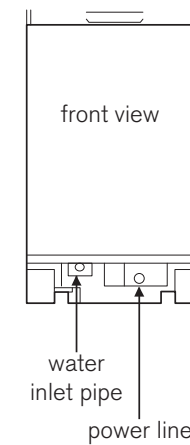

BERTAZZONI

18" BUILT-IN PANEL READY DISHWASHER
DW18PR
INSTALLATION INSTRUCTIONS

TO COOK BEAUTIFULLY
WWW.BERTAZZONI.COM

Disclaimer: while every effort has been made to insure the accuracy of the information contained in this brochure, Fratelli Bertazzoni reserves the right to change any part of the information at any time without notice.

Fratelli Bertazzoni, Bertazzoni and the winged wheel brand icon are registered trademarks of Bertazzoni Spa.

WWW.BERTAZZONI.COM