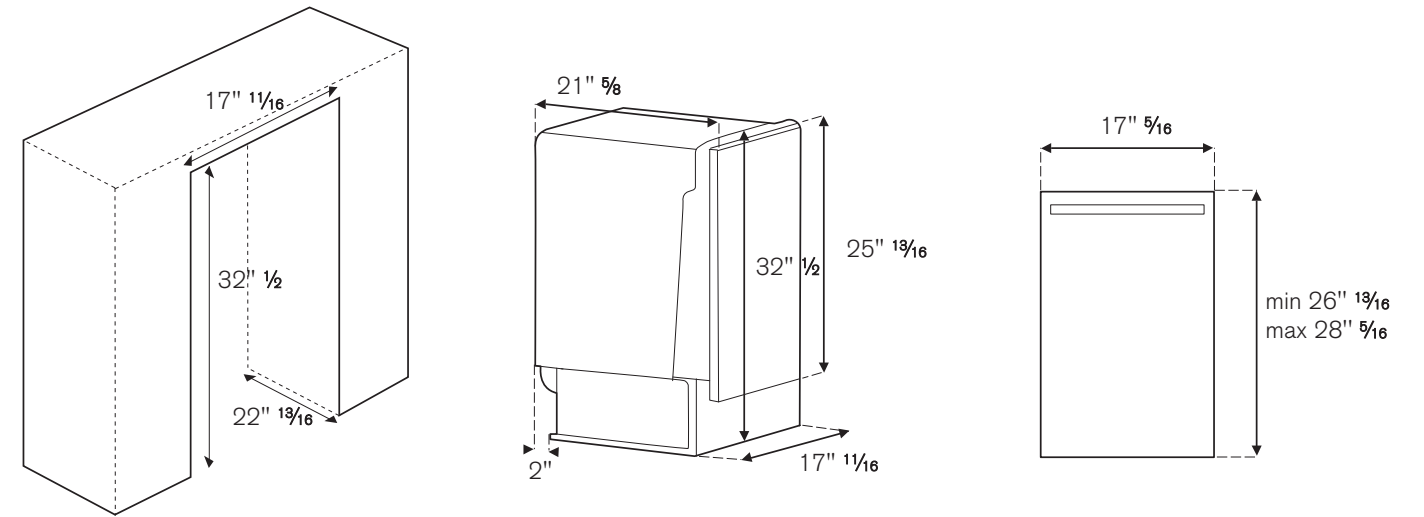

BERTAZZONI

18" BUILT-IN PANEL READY DISHWASHER
DW18PR
INSTALLATION INSTRUCTIONS

TO COOK BEAUTIFULLY
WWW.BERTAZZONI.COM

Disclaimer: while every effort has been made to insure the accuracy of the information contained in this brochure, Fratelli Bertazzoni reserves the right to change any part of the information at any time without notice.

Fratelli Bertazzoni, Bertazzoni and the winged wheel brand icon are registered trademarks of Bertazzoni Spa.

WWW.BERTAZZONI.COM