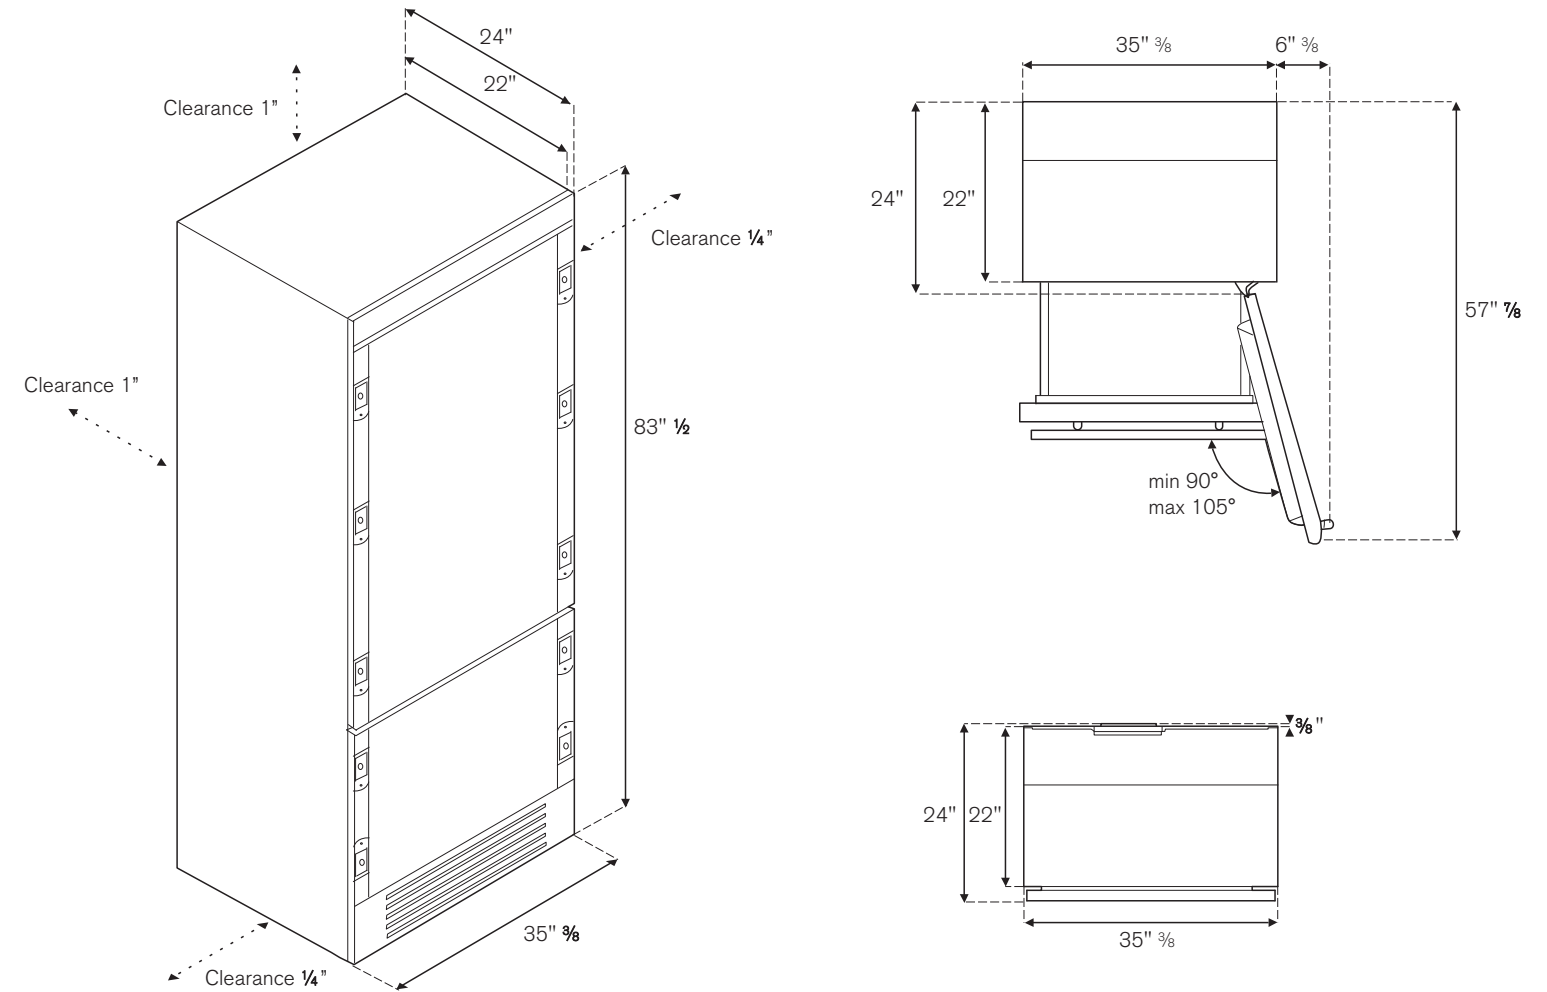

- **Interior LED lighting**

Extra-bright LED lighting on top and sides provide optimized interior illumination on all levels with minimal energy consumption.

FEATURES

Style	bottom mount
Finish	white aluminium interior
Interface	digital display inside
Lighting	6 LED lights recessed into refrigerator ceiling, 5 side wall flush mounted individual
Refrigerator shelves	2 full-width
Refrigerator drawers	2
FlexMode drawers	1 large drawer, 1 inner drawer + ice tray
Door storage compartment	3 full-width racks
Ice maker	automatic, up to 3lbs/24 hours
U.S. DOE annual energy consumption	580 kWh/yr
Automatic settings	Max Cool Fridge, Vacation, Beverage Cooler, SuperIce, IceSize, Sabbath Mode, Water Filter

TECHNICAL SPECIFICATIONS

Voltage , frequency	115V, 60Hz
Max Amp Usage, power rating	4.8A, 552W
DOE compliant	yes
Power connection	back side, length of power cord 6.5ft
Water connection	back side, water supply tube (female attachment) 3/4"
Certification	ETL
Warranty	2 years parts and labor
CAPACITY	
Refrigerator capacity	14 cu.ft
FlexMode capacity	3.7 cu.ft
Total capacity	17.7 cu.ft

BERTAZZONI

36" BUILT-IN BOTTOM MOUNT RIGHT SWING DOOR

REF36PRR

INSTALLATION INSTRUCTIONS

INSTALLATION: There shall be a space not less than 1 inch from the top of your refrigerator, not less than 1/4 inch from both sides and 1 inch or more from the back of the refrigerator to the adjacent walls respectively. This requirements is good for open and close of the door and also for heat emission.

DIMENSIONS

Depth without handles and without wooden cabinet panel	24"
Depth corpus	22"
Height	83 1/2"
Width	35 3/8"

Refrigerator handles are provided separately with dedicated commercial code and packaging.