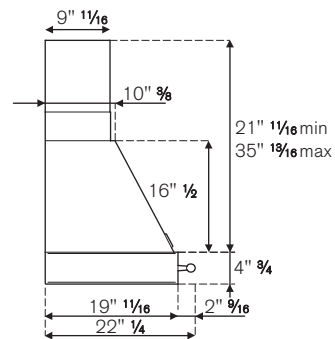

BERTAZZONI HERITAGE SERIES

36" CANOPY AND BASE HOOD KC36 HER NE, K36 HER X

FEATURES

Hood finishing	stainless steel and matt color
Motor	1
Speed	3
Hood control	electronic
Halogen lights	2
Filters	baffle stainless steel
Max extraction power	600 cfm

TECHNICAL SPECIFICATIONS

Voltage, Frequency	120 V, 60 Hz
Max Amp usage, power rating	3.3 A - 400 W
Certification	CSA
Warranty	2 years parts and labor

INSTALLATION INSTRUCTIONS

Bertazzoni recommends to operate the appliance after it has been properly installed. Please refer to the installation manual for further details.

Disclaimer: while every effort has been made to insure the accuracy of the information contained in this brochure, Fratelli Bertazzoni reserves the right to change any part of the information at any time without notice.

Fratelli Bertazzoni, Bertazzoni and the winged wheel brand icon are registered trademarks of Bertazzoni Spa.