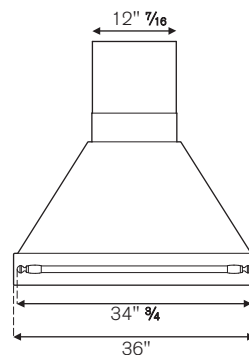

BERTAZZONI HERITAGE SERIES

36" CANOPY AND BASE HOOD KC36 HER NE, K36 HER X

FEATURES

Hood finishing	stainless steel and matt color
Motor	1
Speed	3
Hood control	electronic
Halogen lights	2
Filters	baffle stainless steel
Max extraction power	600 cfm

TECHNICAL SPECIFICATIONS

Voltage, Frequency	120 V, 60 Hz
Max Amp usage, power rating	3.3 A - 400 W
Certification	CSA
Warranty	2 years parts and labor

INSTALLATION INSTRUCTIONS

Bertazzoni recommends to operate the appliance after it has been properly installed. Please refer to the installation manual for further details.

Disclaimer: while every effort has been made to insure the accuracy of the information contained in this brochure, Fratelli Bertazzoni reserves the right to change any part of the information at any time without notice.

Fratelli Bertazzoni, Bertazzoni and the winged wheel brand icon are registered trademarks of Bertazzoni Spa.