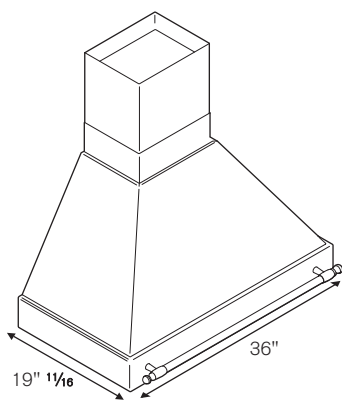

BERTAZZONI HERITAGE SERIES

36" CANOPY AND BASE HOOD KC36 HER NE, K36 HER X

FEATURES

Hood finishing	stainless steel and matt color
Motor	1
Speed	3
Hood control	electronic
Halogen lights	2
Filters	baffle stainless steel
Max extraction power	600 cfm

TECHNICAL SPECIFICATIONS

Voltage, Frequency	120 V, 60 Hz
Max Amp usage, power rating	3.3 A - 400 W
Certification	CSA
Warranty	2 years parts and labor

INSTALLATION INSTRUCTIONS

Bertazzoni recommends to operate the appliance after it has been properly installed. Please refer to the installation manual for further details.

Disclaimer: while every effort has been made to insure the accuracy of the information contained in this brochure, Fratelli Bertazzoni reserves the right to change any part of the information at any time without notice.

Fratelli Bertazzoni, Bertazzoni and the winged wheel brand icon are registered trademarks of Bertazzoni Spa.