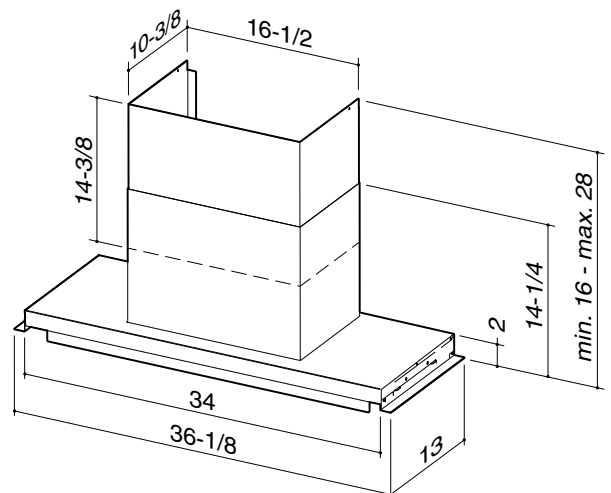

PERFORMANCE		
Duct Orientation	Size	Damper
Vertical - Round	8 in.	Included

FEATURES	
Finish	430 Stainless Steel no. 4 Brushed
Mounting type	Wall and cabinet
Telescopic Flue	Accommodates 8-ft. to 9-ft. ceilings
Blower type	Remote (See models in chart below)
Control type	Infrared, Touch-Free, 4-Functions: • Lights, low/medium/high • Blower, 4-speed selection • Delay-off Timer • Filter Clean Indicator reset
Filter Clean Indicator	Reminds when grease filters should be cleaned
Heat Sentry™	Turns blower on to high speed when excess cooking heat is detected.
Lighting	3-level 8.5W LED
Grease Filters	Dishwasher-safe, mesh lined filters

AC INPUT	
120 V, 60 Hz - 3.2 AMPS	

OPTIONAL ACCESSORIES (sold separately)	
Remote Control	ACR3
Make-up Air Damper	MD6TU, MD8TU, MD10TU
Flue Extension for up to 38-in. high cabinet	AECC45SB

RECOMMENDED MOUNTING HEIGHT	
24-in min. to 36-in. max. from cooktop to bottom of hood (See instructions for more info based on various ceiling heights)	

LIMITED WARRANTY	
5-year	
2-year (labour only)	
(See installation manual for full warranty text.)	

FOR INDOOR USE ONLY

WITH OPTIONAL BLOWER MODELS		BLOWER CFM	VOLTS	AMPS	DUCT
EB6	wall or roof mount exterior blowers	600 max.	120	0.20 (lights only) + 6.0 max. (blower only)	8-in. round at the hood. See blower specs for duct requirements
EB9		900 max.			
EB12		1200 max.			
EB15		1500 max.			
ILB3	inline blowers	280 max.			
ILB6		600 max.			
ILB9		800 max.			
ILB11		1100 max			

NOTE: Dimensions shown in inches.