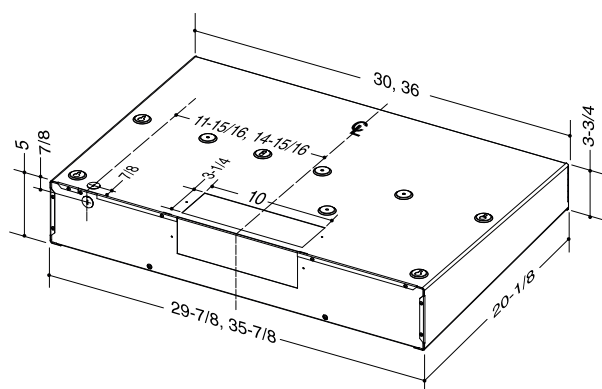

LARGEUR	INOX VERRE NOIR	INOX VERRE GRIS	INOX VERRE BLANC	INOX SANS VERRE	INOX NOIR VERRE NOIR	FILTRES À GRAISSSES (remplacement)
30 po	UCB3I30SBB	UCB3I30SBS	UCB3I30SBW	UCB3I30SBN	UCB3I30BLSB*	62053
36 po	UCB3I36SBB	UCB3I36SBS	UCB3I36SBW	UCB3I36SBN	--	62053

* Offert seulement au Canada.

PERFORMANCE								
Adaptateur/volet	Volts	Hz	Ampères	Direction de l'évacuation	Sones		pi³/min	
					Basse	Haute	Basse	Haute
3¼ po x 10 po (Inclus)	120	60	1.8	Horizontale	1.0	9.5	160	500‡
				Verticale	0.9	9.5	160	440‡

‡ Au besoin, demander à un installateur recommandé de limiter le débit à 300 pi³/min.

CARACTÉRISTIQUES	
Fini	Inox 430 ou Inox noir* (offert seulement au Canada)
Éclairage de surface de cuisson	2 Modules DEL - 120 V, 5,5 W
Filtres à graisses	Hybrides à chicane, inox et maillage aluminium, lavables au lave-vaisselle
ACCESSOIRES OPTIONNELS	
Panneau de verre décoratif	Consulter la liste des prix pour connaître les options
HAUTEUR DE MONTAGE	
De 30 po à 36 po au-dessus de la surface de cuisson	
GARANTIE LIMITÉE	
5 ans (Voir le manuel d'installation pour le texte complet de la garantie.)	
POUR UTILISATION À L'INTÉRIEUR SEULEMENT	

Les dimensions sont indiquées en pouces.