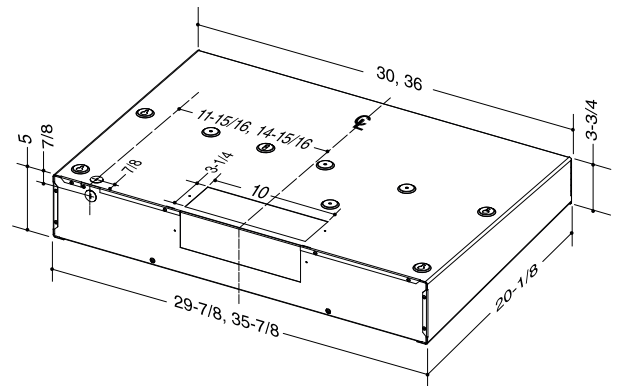

* Available only in Canada.

PERFORMANCE								
Damper/Duct Connector	Volts	Hz	Amps	Discharge Direction	Sones		CFM	
					Low	High	Low	High
3¼-in. x 10-in. (Included)	120	60	1.8	Horizontal	1.0	9.5	160	500‡
				Vertical	0.9	9.5	160	440‡

‡ If needed, ask a recommended installer to limit discharge to 300 CFM.

FEATURES	
Finish	430 Stainless Steel or Black Stainless Steel* (available only in Canada)
Cooktop Lighting	2 LED Modules - 120 V, 5.5 W
Grease Filters	Hybrid Baffle, Stainless Steel with Aluminum Mesh - Dishwasher Safe
OPTIONAL ACCESSORIES	
Decorative Glass Panels	Refer to Price List for options
MOUNTING HEIGHT	
24-in. to 30-in. from cooktop to bottom of hood	
LIMITED WARRANTY	
5-year (See installation manual for full warranty text.)	
FOR INDOOR USE ONLY	