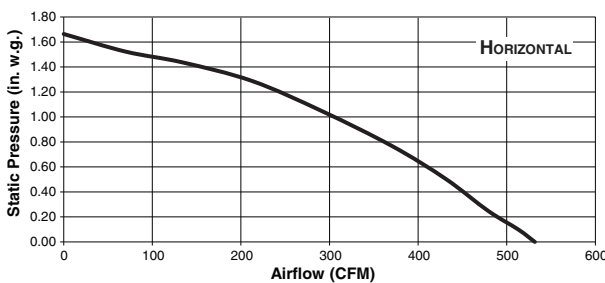

HVI-2100 CERTIFIED RATINGS comply with new testing technologies and procedures prescribed by the Home Ventilating Institute, for off-the-shelf products, as they are available to consumers. Product performance is rated at 0.1 in. static pressure, based on tests conducted in AMCA's state-of-the-art test laboratory. Sones are a measure of humanly-perceived loudness, based on laboratory measurements.

Best
Best

| 926 West State Street, Hartford, WI 53027
| 550 Lemire Blvd., Drummondville, QC Canada J2C 7W9

| 1 800-558-1711
| 1 866-737-7770

| www.BestRangeHoods.com
| www.BestRangeHoods.ca