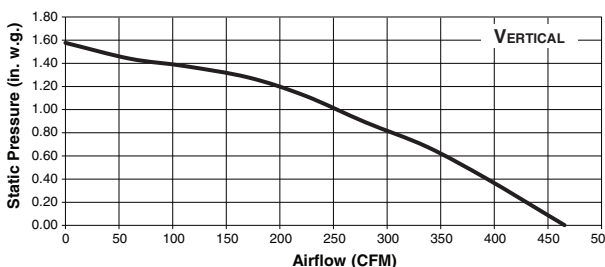

HVI-2100 CERTIFIED RATINGS comply with new testing technologies and procedures prescribed by the Home Ventilating Institute, for off-the-shelf products, as they are available to consumers. Product performance is rated at 0.1 in. static pressure, based on tests conducted in AMCA's state-of-the-art test laboratory. Sones are a measure of humanly-perceived loudness, based on laboratory measurements.

Best
Best

| 926 West State Street, Hartford, WI 53027
| 550 Lemire Blvd., Drummondville, QC Canada J2C 7W9

| 1 800-558-1711
| 1 866-737-7770

| www.BestRangeHoods.com
| www.BestRangeHoods.ca