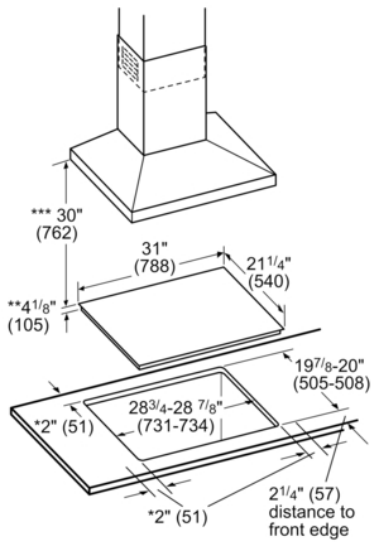

800 Series, Induction Cooktop, 30", Black NIT8060UC