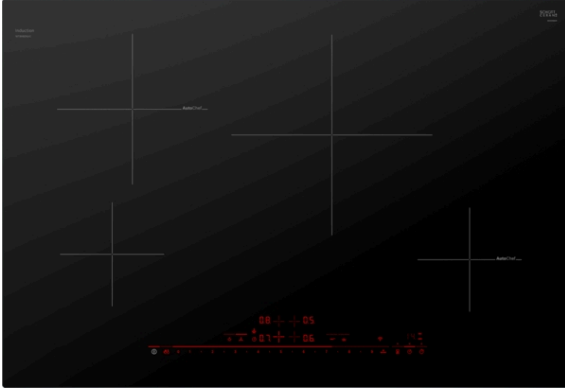

800 Series, Induction Cooktop, 30", Black NIT8060UC

The 800 Series induction cooktop is sleek in design, and features AutoChef® technology which maintains precise cooking.

- **DirectSelect Premium:** Direct, simple selection of the desired cooking zone, power and additional functions.
- AutoChef® - regulates temperatures continuously during frying and adjusts them precisely as needed.
- With Home Connect®, remotely monitor your cooktop to check if you inadvertently left it on.
- SpeedBoost® - adds even more power to speed up the cooking process.
- **Cooktop - Hood Sync:** convenient operation of the hood directly from your cooktop (with matching hood).

Technical Data

Sealed Burners : No

Burners with booster : All

Dimension of 1st heating element (in) : 6"

Power of heating element (W) : 1.4 kW

Dimension of 3rd heating element (in) : 9"

Power of 3rd heating element (W) : 2.2 kW

Optional accessories

HEZ390210 : System pan diameter 15 cm

HEZ390220 : System pan diameter 19 cm

HEZ390230 : System pan diameter 21cm