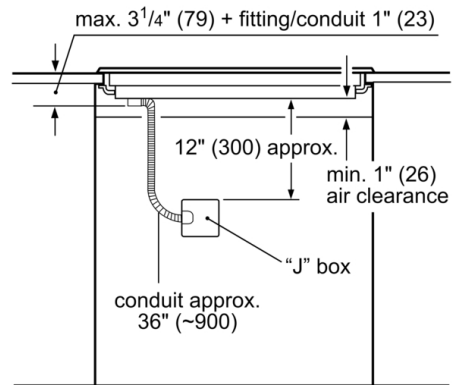

800 Series, Induction Cooktop, 30", Black NIT8060UC

* Minimum distance from the hob cut-out
30" Built-in oven – under induction cooktop

Notes:

Dimensions based on standard countertop height (36" with 4 1/4" toe kick including base plate).

measurements in inches (mm)

Measurements in inches (mm)

Measurements in inches (mm)