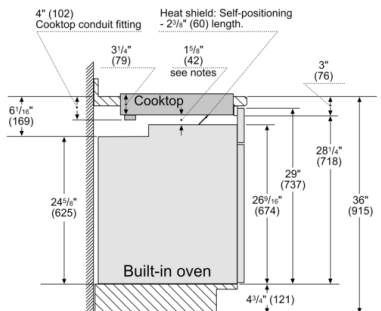

* Minimum distance from the hob cut-out
30" Built-in oven – under induction cooktop

Notes:

Dimensions based on standard countertop height (36" with 4 1/4" toe kick including base plate).

measurements in inches (mm)