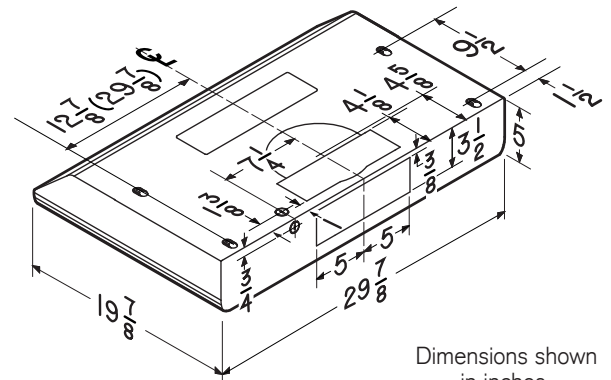

The slim and refined lines of Sahale bring a refreshing change to today's kitchens. Bright Halogen lighting complements your cooking experience and two fan speeds make cooking more enjoyable.

SIZE	WHITE	BLACK	STAINLESS	GREASE FILTER (replacement)	NON-DUCT FILTER
30 in.	BKSA130WW	BKSA130BL	BKSA130SS	HPFA (Type Ao)	HPF1 (Type Xa)

PERFORMANCE						
Duct Orientation	Size	Damper	Sones		CFM	
			Normal	High	Normal	High
Vertical - Rectangular	3¼ in. x 10 in.	Included	1.5	5.0	140	230
Horizontal - Rectangular	3¼ in. x 10 in.	Included	1.5	5.0	110	210
Round - Vertical	7 in.	Sold Separately	1.5	5.0	150	250

FEATURES	
Control type	2-speed Rocker
Delay off	no
Filter Clean Reminder	no
Heat Sentry™	no
ADA Capable	yes
Lighting	2-level 50 W Halogen (included)
Grease Filter(s)	Open Mesh (Qty. 1)
Installation Hardware	Standard
ENERGY STAR®	no
Recirculation	Non-ducted filter sold separately
AC INPUT	
120 V, 60 Hz - 1.4 AMPS	
OPTIONAL ACCESSORIES	
7-in. Round Damper	BP87Q
Make-up Air Dampers	MD6TU, MD8TU and MD10TU
MOUNTING HEIGHT	
18 in. to 24 in. from cooktop to bottom of hood	
LIMITED WARRANTY	
1-year	
FOR INDOOR USE ONLY	

HVI-2100 CERTIFIED RATINGS comply with new testing technologies and procedures prescribed by the Home Ventilating Institute, for off-the-shelf products, as they are available to consumers. Product performance is rated at 0.1 in. static pressure, based on tests conducted in AMCA's state-of-the-art test laboratory. Sones are a measure of humanly-perceived loudness, based on laboratory measurements.