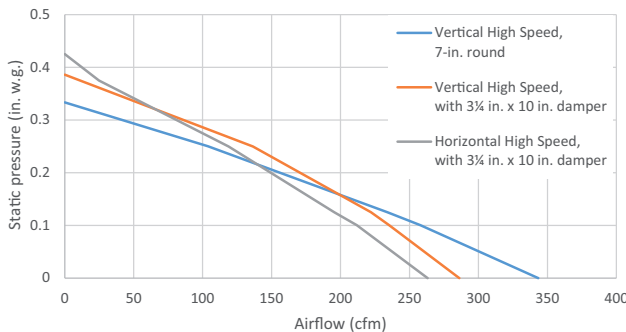

The slim and refined lines of Sahale bring a refreshing change to today's kitchens. Bright Halogen lighting complements your cooking experience and two fan speeds make cooking more enjoyable.

SIZE	WHITE	BLACK	STAINLESS	GREASE FILTER (replacement)	NON-DUCT FILTER
30 in.	BKSA130WW	BKSA130BL	BKSA130SS	HPFA (Type Ao)	HPF1 (Type Xa)

PERFORMANCE						
Duct Orientation	Size	Damper	Sones		CFM	
			Normal	High	Normal	High
Vertical - Rectangular	3¼ in. x 10 in.	Included	1.5	5.0	140	230
Horizontal - Rectangular	3¼ in. x 10 in.	Included	1.5	5.0	110	210
Round - Vertical	7 in.	Sold Separately	1.5	5.0	150	250

FEATURES	
Control type	2-speed Rocker
Delay off	no
Filter Clean Reminder	no
Heat Sentry™	no
ADA Capable	yes
Lighting	2-level 50 W Halogen (included)
Grease Filter(s)	Open Mesh (Qty. 1)
Installation Hardware	Standard
ENERGY STAR®	no
Recirculation	Non-ducted filter sold separately
AC INPUT	
120 V, 60 Hz - 1.4 AMPS	
OPTIONAL ACCESSORIES	
7-in. Round Damper	BP87Q
Make-up Air Dampers	MD6TU, MD8TU and MD10TU
MOUNTING HEIGHT	
18 in. to 24 in. from cooktop to bottom of hood	
LIMITED WARRANTY	
1-year	
FOR INDOOR USE ONLY	

HVI-2100 CERTIFIED RATINGS comply with new testing technologies and procedures prescribed by the Home Ventilating Institute, for off-the-shelf products, as they are available to consumers. Product performance is rated at 0.1 in. static pressure, based on tests conducted in AMCA's state-of-the-art test laboratory. Sones are a measure of humanly-perceived loudness, based on laboratory measurements.