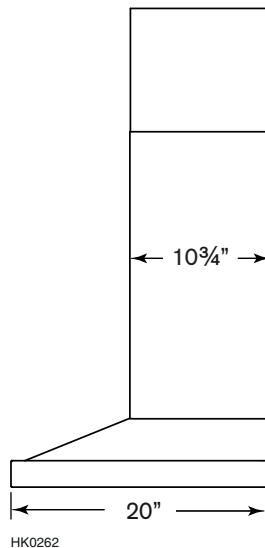

A sleek, low-profile design enhanced by a dazzling new finish. Create a signature look and focal point in any personalized kitchen with this stunning black stainless chimney hood.

FEATURES	
Control type	3-speed Capacitive Touch
Delay off	no
Filter Clean Reminder	yes
Heat Sentry™	no
ADA Capable	no
Lighting	2-level halogen (included)
Grease Filters	Micro Mesh (Qty. 2)
Installation Hardware	Included
ENERGY STAR®	no
Duct Size	Vertical 6" round or 3¼" x 10" Horizontal 3¼" x 10"
AC INPUT	
120V, 60 Hz - 4.8 AMPS	
OPTIONAL ACCESSORIES	
Flue extension for 10-ft ceilings	FXE54BLS
Non-duct kit	HRKMBLS
Non-duct filters	FILTERECM (Qty. 2)
Air flow reducer for 6" round adapter	ARP6
Air flow reducer for 3¼" x 10"	ARP310
MOUNTING HEIGHT	
24-in. to 30-in. from cooktop to bottom of hood	
LIMITED WARRANTY	
1-year See installation manual for full warranty text.	
FOR INDOOR USE ONLY	

SIZE	BLACK STAINLESS	GREASE FILTERS (replacement)
30-in.	EW5430BLS	99010355
36-in.	EW5436BLS	99010355

HK0262