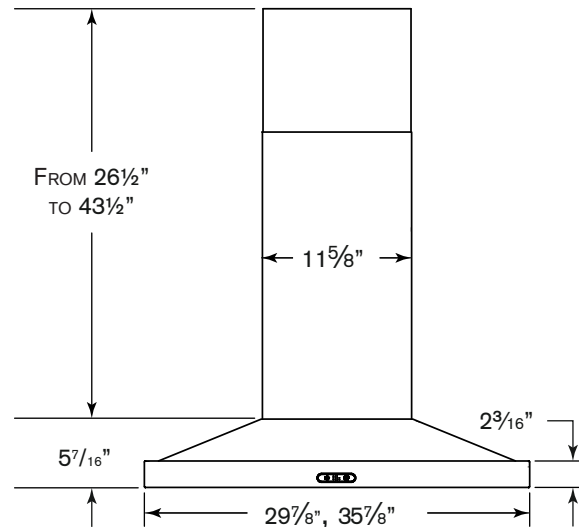

A sleek, low-profile design enhanced by a dazzling new finish. Create a signature look and focal point in any personalized kitchen with this stunning black stainless chimney hood.

FEATURES	
Control type	3-speed Capacitive Touch
Delay off	no
Filter Clean Reminder	yes
Heat Sentry™	no
ADA Capable	no
Lighting	2-level halogen (included)
Grease Filters	Micro Mesh (Qty. 2)
Installation Hardware	Included
ENERGY STAR®	no
Duct Size	Vertical 6" round or 3¼" x 10" Horizontal 3¼" x 10"
AC INPUT	
120V, 60 Hz - 4.8 AMPS	
OPTIONAL ACCESSORIES	
Flue extension for 10-ft ceilings	FXE54BLS
Non-duct kit	HRKMBLS
Non-duct filters	FILTERECM (Qty. 2)
Air flow reducer for 6" round adapter	ARP6
Air flow reducer for 3¼" x 10"	ARP310
MOUNTING HEIGHT	
24-in. to 30-in. from cooktop to bottom of hood	
LIMITED WARRANTY	
1-year See installation manual for full warranty text.	
FOR INDOOR USE ONLY	

SIZE	BLACK STAINLESS	GREASE FILTERS (replacement)
30-in.	EW5430BLS	99010355
36-in.	EW5436BLS	99010355

HK0262

SPECIFICATION SHEET  
**EW54 SERIES**

Broan-NuTone LLC

HVI-2100 CERTIFIED RATINGS comply with new testing technologies and procedures prescribed by the Home Ventilating Institute, for off-the-shelf products, as they are available to consumers. Product performance is rated at 0.1 in. static pressure, based on tests conducted in AMCA's state-of-the-art test laboratory. Sones are a measure of humanly-perceived loudness, based on laboratory measurements.

EW54d180323

| 926 West State Street, Hartford, WI 53027

| 1-888-336-3948

| www.broan.com

PERFORMANCE						
Duct Orientation	Size	Damper	Sones		CFM @ 0.1 Ps	
			Working Speed	High speed	Working Speed	High speed
Vertical	3¼-in. x 10-in.	Included	1.4	11.5	200	550
Vertical	6-in. round	Included	1.5	12	180	500
Horizontal	3¼-in. x 10-in.	Included	1.3	10.5	180	500