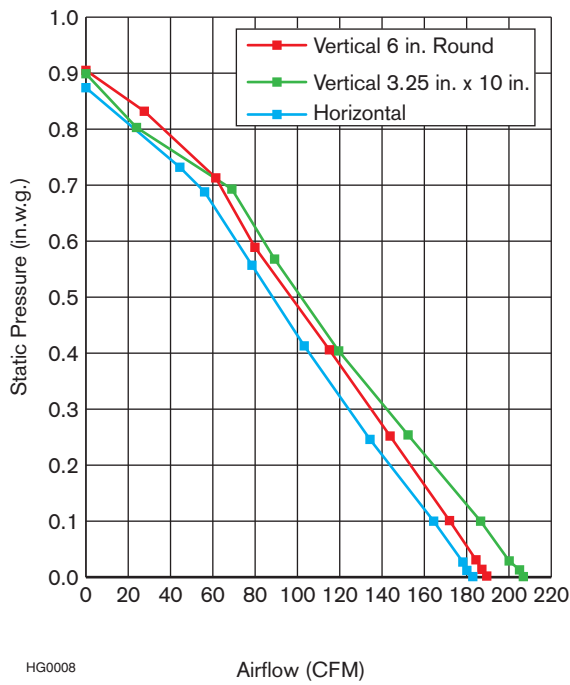

EW54d180323

| 926 West State Street, Hartford, WI 53027

| 1-888-336-3948

| www.broan.com

PERFORMANCE						
Duct Orientation	Size	Damper	Sones		CFM @ 0.1 Ps	
			Working Speed	High speed	Working Speed	High speed
Vertical	3¼-in. x 10-in.	Included	1.4	11.5	200	550
Vertical	6-in. round	Included	1.5	12	180	500
Horizontal	3¼-in. x 10-in.	Included	1.3	10.5	180	500

Airflow Performance at Working Speed

Airflow Performance at High Speed