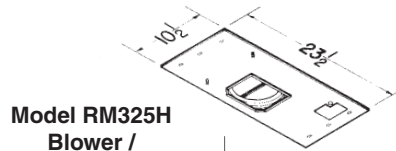

Models 331H & 332H Exterior Blowers