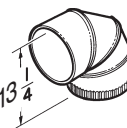

Model RM325H Blower / Rough-in Kit

Model RM326H Blower / Rough-in Kit

Model 427 4½ x 18½ to 10" Rd. Vertical Transition

Model 423 4½ x 18½ to 10" Rd. Vertical Transition

Model 418 10" Round 90° Elbow

Model 424 4½ x 18½ to 10" Rd. Front/Rear Transition

Models 331H & 332H Exterior Blowers

Models 335 & 336 Exterior Blowers

\* Model 336 dimensions

Model 332KR Exterior Blower Rough-in Kit

Model 453 4½ x 18½ to 10" Rd. Left Transition (shown)

Model 454 4½ x 18½ to 10" Rd. Right Transition (not shown)