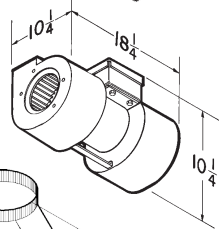

Model RM325H Blower / Rough-in Kit

Model RM326H Blower / Rough-in Kit

Model 427 4½ x 18½ to 10" Rd. Vertical Transition

Model 423 4½ x 18½ to 10" Rd. Vertical Transition

Model 418 10" Round 90° Elbow

Model 424 4½ x 18½ to 10" Rd. Front/Rear Transition