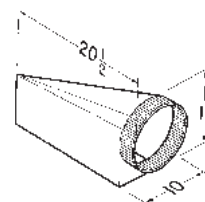

Models 331H & 332H Exterior Blowers

Models 335 & 336 Exterior Blowers

\* Model 336 dimensions

Model 332KR Exterior Blower Rough-in Kit

Model 453 4½ x 18½ to 10" Rd. Left Transition (shown)

Model 454 4½ x 18½ to 10" Rd. Right Transition (not shown)