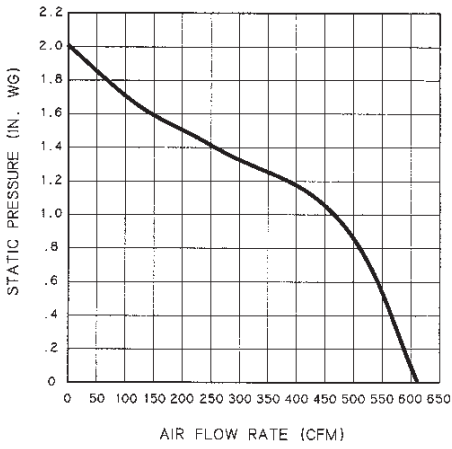

PERFORMANCE RATINGS

**MODEL RM325H
BLOWER**