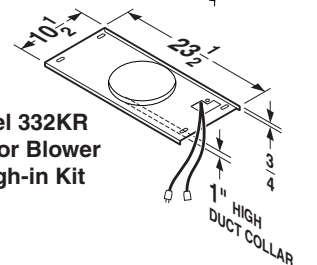

Model 453 4½ x 18½ to 10" Rd. Left Transition (shown)

Model 332KR Exterior Blower Rough-in Kit