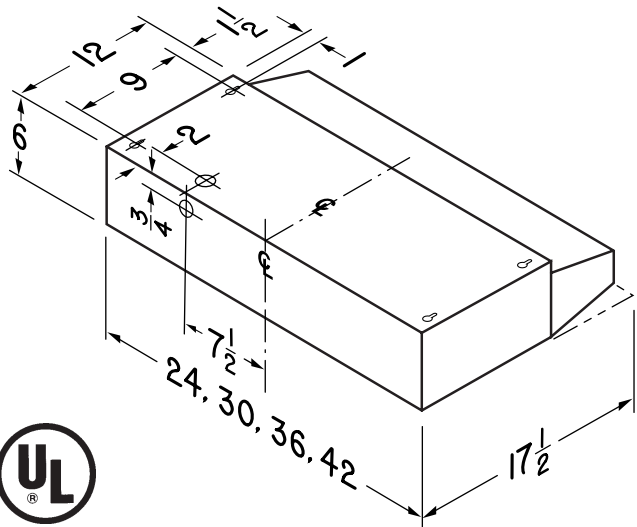

**SPECIFICATIONS**

VOLTS	AMPS	RPM
120	2.0	2850

**TYPICAL SPECIFICATION**

- Range hood shall be Broan Model 41000.
- Unit shall be non-ducted and have a non-ducted filter.
- Motor to be permanently lubricated. RPM not to exceed 2850.
- Unit shall have a two-speed fan switch and separate light switch.
- Sides shall be mitered and bottom edge hemmed – with no sharp edges.
- Unit shall be U.L. listed.