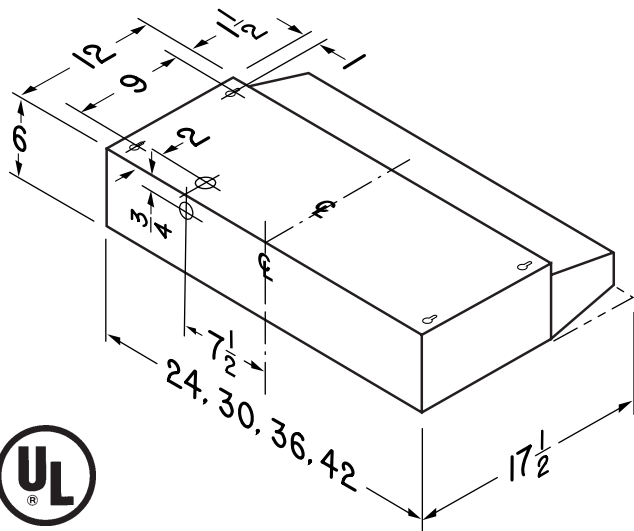

TYPICAL SPECIFICATION

Range hood shall be Broan Model 41000.

Unit shall be non-ducted and have a non-ducted filter.

Motor to be permanently lubricated. RPM not to exceed 2850.

Unit shall have a two-speed fan switch and separate light switch.

Sides shall be mitered and bottom edge hemmed – with no sharp edges.

Unit shall be U.L. listed.