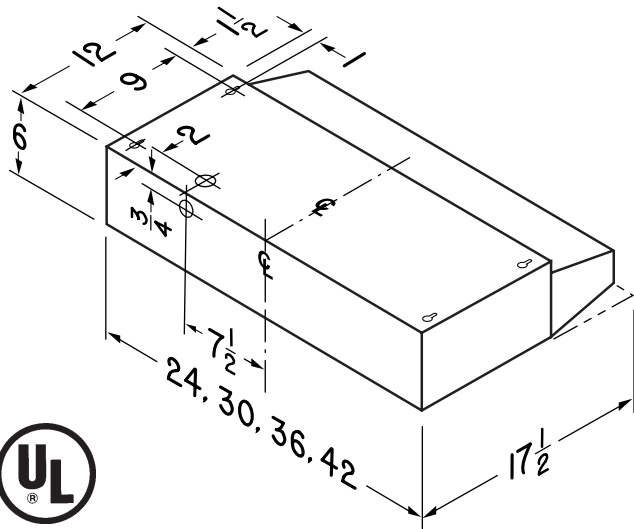

TYPICAL SPECIFICATION

Range hood shall be Broan Model 41000.

Unit shall be non-ducted and have a non-ducted filter.

Motor to be permanently lubricated. RPM not to exceed 2850.

Unit shall have a two-speed fan switch and separate light switch.

Sides shall be mitered and bottom edge hemmed – with no sharp edges.

Unit shall be U.L. listed.