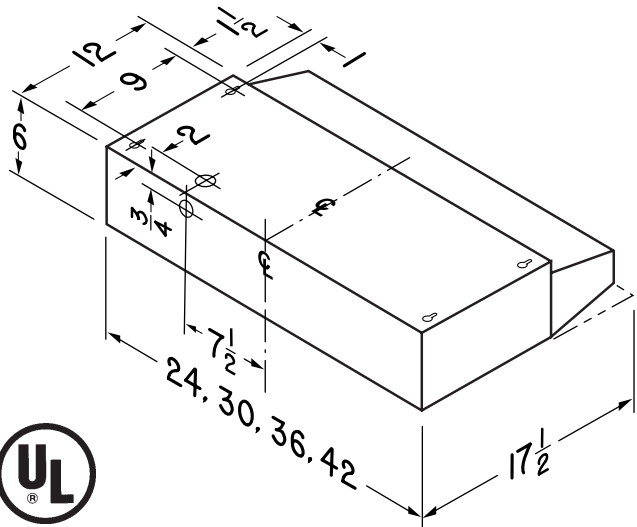

SPECIFICATIONS

VOLTS	AMPS	RPM
120	2.0	2850

TYPICAL SPECIFICATION

- Range hood shall be Broan Model 41000.
- Unit shall be non-ducted and have a non-ducted filter.
- Motor to be permanently lubricated. RPM not to exceed 2850.
- Unit shall have a two-speed fan switch and separate light switch.
- Sides shall be mitered and bottom edge hemmed – with no sharp edges.
- Unit shall be U.L. listed.