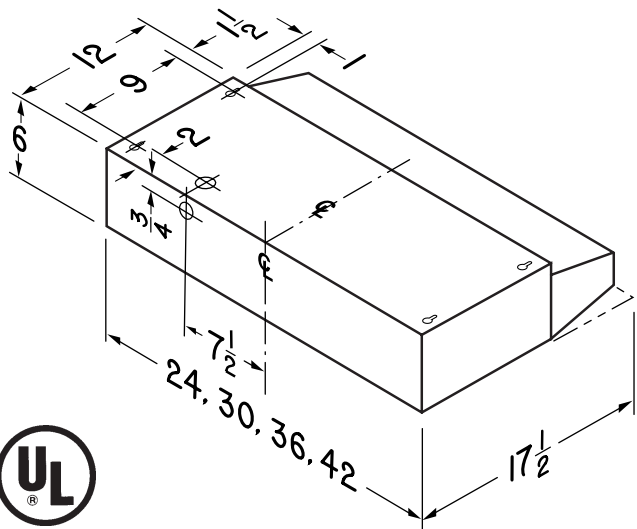

TYPICAL SPECIFICATION

Range hood shall be Broan Model 41000.

Unit shall be non-ducted and have a non-ducted filter.

Motor to be permanently lubricated. RPM not to exceed 2850.

Unit shall have a two-speed fan switch and separate light switch.

Sides shall be mitered and bottom edge hemmed – with no sharp edges.

Unit shall be U.L. listed.