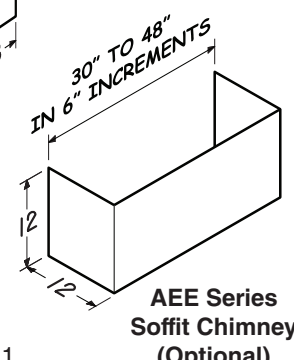

RMP Series Backsplash (Optional)

AEE Series
Soffit Chimney
(Optional)

REFERENCE	QTY.	REMARKS	Project
			Location
			Architect
			Engineer
			Contractor
			Submitted By Date