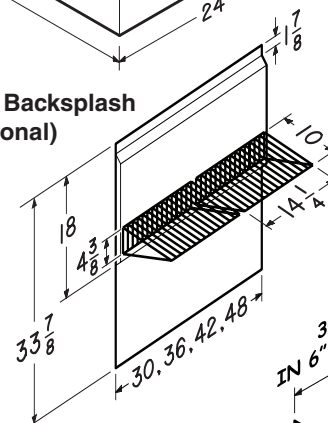

RMP Series Backsplash (Optional)

AEE Series
Soffit Chimney
(Optional)

REFERENCE	QTY.	REMARKS	Project
			Location
			Architect
			Engineer
			Contractor
			Submitted By Date