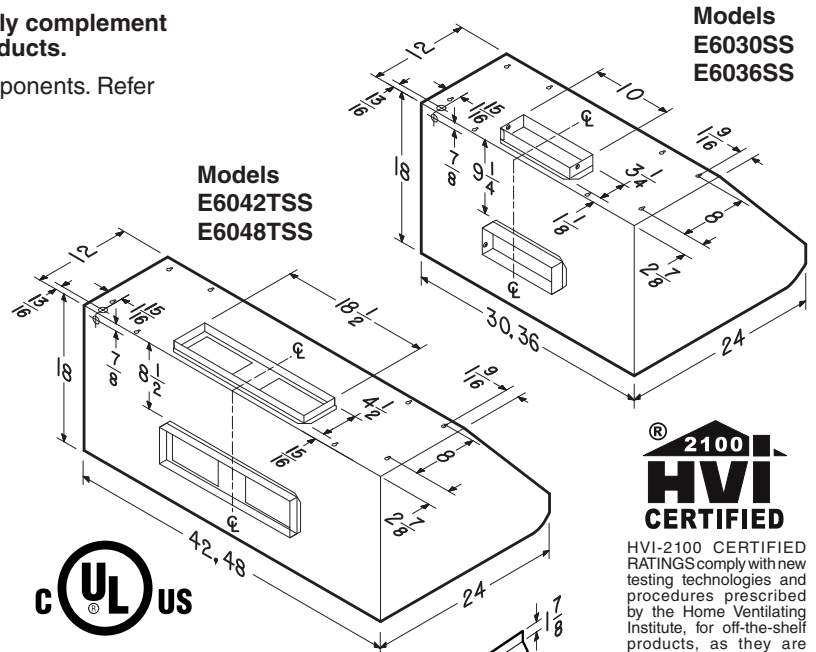

Models
E6030SS
E6036SS

Models
E6042TSS
E6048TSS

HVI-2100 CERTIFIED RATINGS comply with new testing technologies and procedures prescribed by the Home Ventilating Institute, for off-the-shelf products, as they are available to consumers. Product performance is rated at 0.1 in. static pressure, based on tests conducted in a state-of-the-art test laboratory. Sones are a measure of humanly-perceived loudness, based on laboratory measurements.