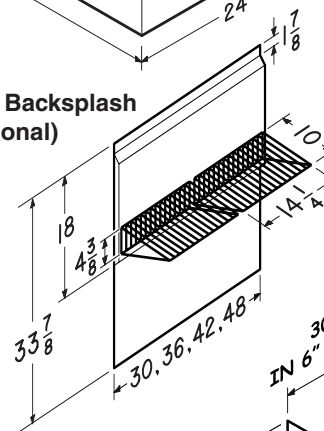

HVI-2100 CERTIFIED RATINGS comply with new testing technologies and procedures prescribed by the Home Ventilating Institute, for off-the-shelf products, as they are available to consumers. Product performance is rated at 0.1 in. static pressure, based on tests conducted in a state-of-the-art test laboratory. Sones are a measure of humanly-perceived loudness, based on laboratory measurements.