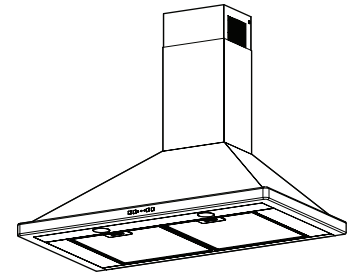

EW58 SERIES RANGE HOODS

Timeless design that has become an icon of European style.

FEATURES

- Wall mount
- Finish: 430 Stainless Steel #4 Brushed
- Widths: 29-15/16", 35-15/16"
- Telescopic flue accommodates 8' to 9' ceilings
- 6" round duct connector/backdraft damper
- 3-level halogen lighting (2 x 35 watt, 120V, Type MR16, GU10) (bulbs included)
- 4 push-button controls with LED speed indicator
- Compatible with optional RF remote control accessory (BCR1)
- Heat Sentry™ - automatically turns blower on to high speed when excess cooking heat is detected
- Delay timer control automatically shuts off range hood after 10 minutes
- Filter clean reminder
- 3-speed single centrifugal blower
- Dishwasher-safe filter features a quick-release latch
- Cord-connected
- For indoor use only