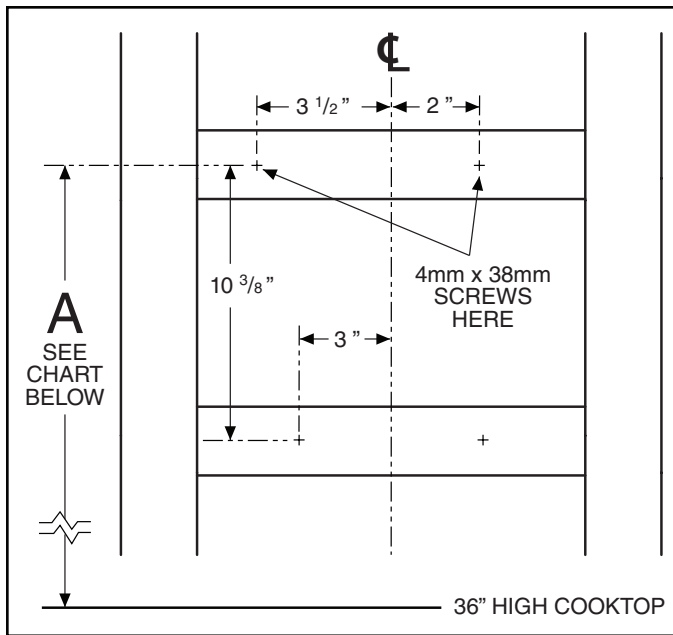

Position the electrical outlet within the space covered by the decorative flue and where it will not interfere with the round duct. Make sure the outlet is no further than 24" from the top of the hood chassis, and that the outlet does not interfere with a mounting bracket fastening area or where the decorative flue touches the wall.

EW58 SERIES MOUNTING

1. Construct wood wall framing that is flush with interior surface of wall studs. Make sure the framing is centered over installation location.

NOTE

Minimum hood distance above cooktop must not be less than 24". A maximum of 36" above the cooktop is highly recommended for best capture of cooking impurities. Distances over 36" are at the installer and user's discretion; and if ceiling height and flue length permit. 9-ft. to 10-ft. ceilings may require Flue Extension Model FXNE58SS, depending on installation heights (purchase separately). See chart below for additional installation height information.