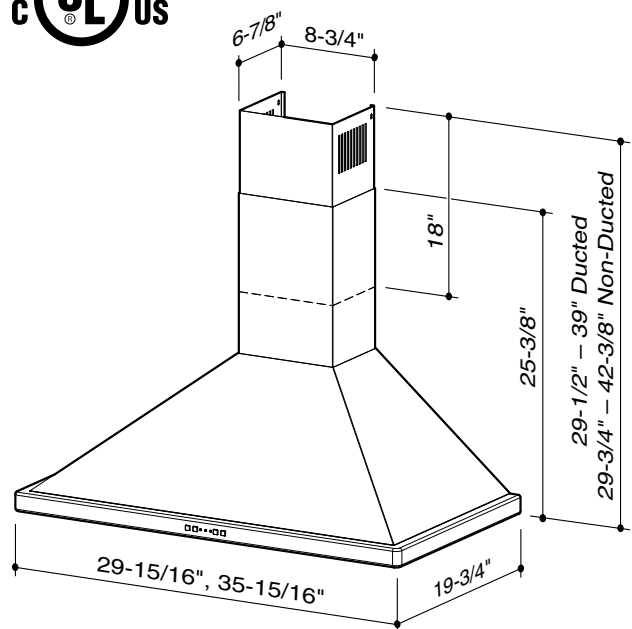

OPTIONS

- Replacement grease filters available
- Flue extension for 9-ft. to 10-ft. ceiling (Model FXNE58SS) (ducted or non-ducted)
- Convertible to non-ducted operation - requires non-duct kit Model RKE58 (sold separately)
- Replacement non-ducted recirculating filters available (Model FILTERE56)
- Make-up air damper - MD6T (6" duct), MD8T (8" duct)
- Hand-held remote control - BCR1

SPECIFICATIONS

VOLTS	AMPS	CFM	SONES	DUCT
120	3.05	500 (high) 200 (low)	10.5 (high) 2.5 (low)	6" round

HVI-2100 CERTIFIED RATINGS comply with new testing technologies and procedures prescribed by the Home Ventilating Institute, for off-the-shelf products, as they are available to consumers. Product performance is rated at 0.1 in. static pressure, based on tests conducted in a state-of-the-art test laboratory. Sones are a measure of humanly-perceived loudness, based on laboratory measurements.