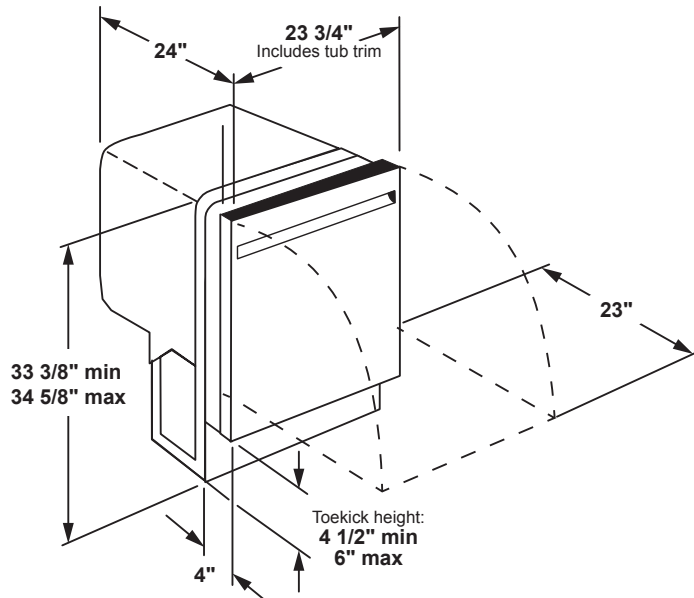

Café™ Stainless Interior Built-In Dishwasher with Hidden Controls

CDT855M5NS5

CAFÉ

DISTINCT BY DESIGN™

TECHNICAL DETAILS

Calrod Heater Watts	400/1200
Power Connection	Optional cord kit (GPFCORD - WX09X70910, WX09X70911)
Volts/Hertz/Amps	120v; 60Hz; 10.2A

WARRANTY

Parts warranty	Limited 1-year entire appliance
Labor warranty	Limited 1-year entire appliance
Warranty notes	See written warranty for full details

DIMENSIONS