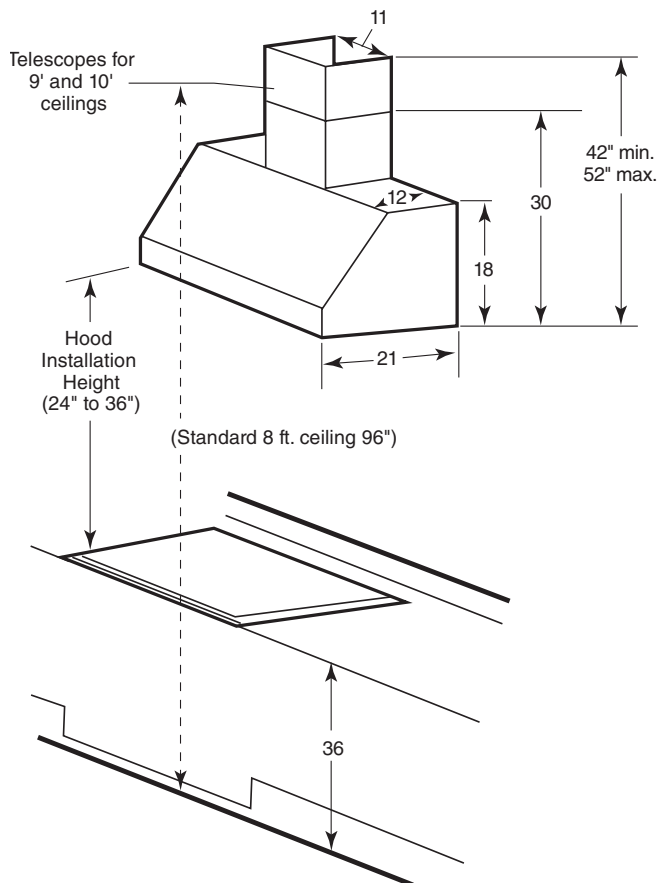

Café™ 36" Commercial Hood

CVW93612MSS / CVW93613MDS

WARRANTY

Parts warranty	Limited 1-year entire appliance
Labor warranty	Limited 1-year entire appliance
Warranty notes	See written warranty for full details

DIMENSIONS AND INSTALLATION INFORMATION

Installation Information:

Before installing, consult Use & Care/installation instructions packed with product for current dimensional data.

Optional Kits for 30" Commercial hoods

UXCHSS—Stainless chimney kit

UXCHDS—Black Slate chimney kit

AMP RATING

120V	3.9

Installed above a cooktop
(shown with optional chimney kit)