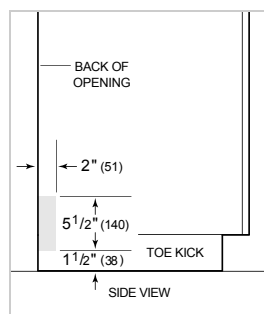

HANDLE ACCESSORIES

PRO

TUBULAR

PRODUCT SPECIFICATIONS

Model	DW2450
Dimensions	23 5/8"W x 34 1/2"H x 23 1/4"D
Door Clearance	26 3/4"
Electrical Supply	115 VAC, 60 Hz
Electrical Service	15 amp dedicated circuit
Receptacle	3-prong grounding-type
Cord Length	3'
Water Connection	5' braided tubing with 3/8" female compression fitting
Drain Connection	5' (1.5 m) corrugated tubing
Plumbing Pressure	30–140 psi

ELECTRICAL

PLUMBING

NOTE: Dimensions in parenthesis are in millimeters unless otherwise specified

PANEL SPECIFICATIONS For complete panels specifications including width/height, weight requirements and thickness requirements visit subzero-wolf.com/reveal.

INTERIOR VIEW

This illustration is intended for interior reference only and may not represent the exterior of the model being specified.

DIMENSIONS

*34" (864) MIN TO 34 5/8" (880) MAX