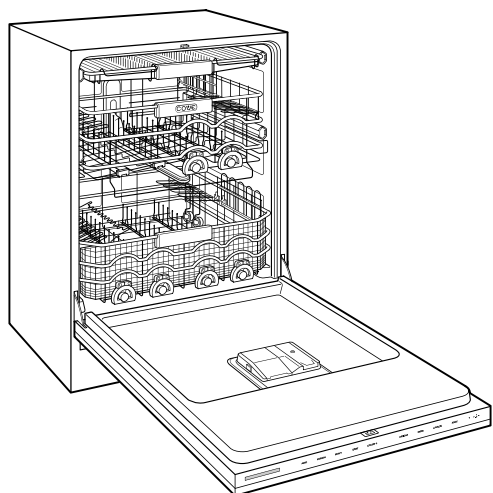

HANDLE ACCESSORIES

PRO

TUBULAR

PRODUCT SPECIFICATIONS

Model	DW2450
Dimensions	23 5/8"W x 34 1/2"H x 23 1/4"D
Door Clearance	26 3/4"
Electrical Supply	115 VAC, 60 Hz
Electrical Service	15 amp dedicated circuit
Receptacle	3-prong grounding-type
Cord Length	3'
Water Connection	5' braided tubing with 3/8" female compression fitting
Drain Connection	5' (1.5 m) corrugated tubing
Plumbing Pressure	30–140 psi

ELECTRICAL

PLUMBING

NOTE: Dimensions in parenthesis are in millimeters unless otherwise specified

PANEL SPECIFICATIONS For complete panels specifications including width/height, weight requirements and thickness requirements visit subzero-wolf.com/reveal.

INTERIOR VIEW

This illustration is intended for interior reference only and may not represent the exterior of the model being specified.

DIMENSIONS

*34" (864) MIN TO 34 5/8" (880) MAX