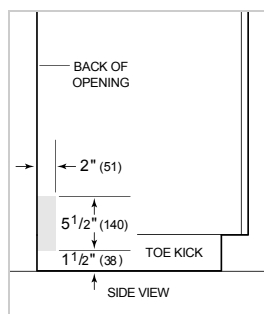

HANDLE ACCESSORIES

PRO

TUBULAR

PRODUCT SPECIFICATIONS

Model	DW2450
Dimensions	23 5/8"W x 34 1/2"H x 23 1/4"D
Door Clearance	26 3/4"
Electrical Supply	115 VAC, 60 Hz
Electrical Service	15 amp dedicated circuit
Receptacle	3-prong grounding-type
Cord Length	3'
Water Connection	5' braided tubing with 3/8" female compression fitting
Drain Connection	5' (1.5 m) corrugated tubing
Plumbing Pressure	30–140 psi

ELECTRICAL

PLUMBING

NOTE: Dimensions in parenthesis are in millimeters unless otherwise specified

PANEL SPECIFICATIONS For complete panels specifications including width/height, weight requirements and thickness requirements visit subzero-wolf.com/reveal.

INTERIOR VIEW

This illustration is intended for interior reference only and may not represent the exterior of the model being specified.

DIMENSIONS

*34" (864) MIN TO 34 5/8" (880) MAX