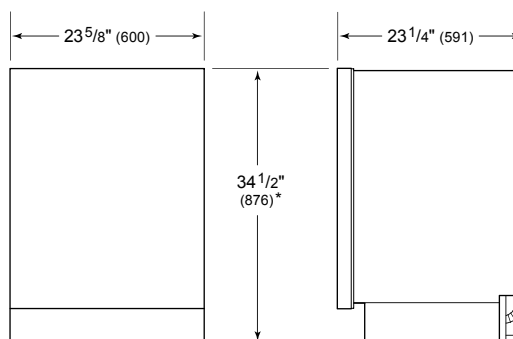

HANDLE ACCESSORIES

PRO

TUBULAR

PRODUCT SPECIFICATIONS

Model	DW2450
Dimensions	23 5/8"W x 34 1/2"H x 23 1/4"D
Door Clearance	26 3/4"
Electrical Supply	115 VAC, 60 Hz
Electrical Service	15 amp dedicated circuit
Receptacle	3-prong grounding-type
Cord Length	3'
Water Connection	5' braided tubing with 3/8" female compression fitting
Drain Connection	5' (1.5 m) corrugated tubing
Plumbing Pressure	30–140 psi

ELECTRICAL

PLUMBING

NOTE: Dimensions in parenthesis are in millimeters unless otherwise specified

PANEL SPECIFICATIONS For complete panels specifications including width/height, weight requirements and thickness requirements visit subzero-wolf.com/reveal.

INTERIOR VIEW

This illustration is intended for interior reference only and may not represent the exterior of the model being specified.

DIMENSIONS

*34" (864) MIN TO 34 5/8" (880) MAX