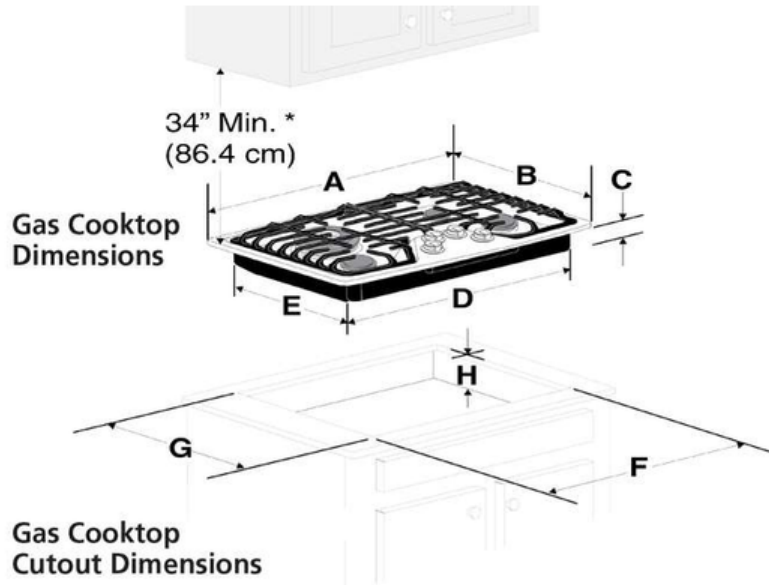

Dimensions and Volume

Height	5 1/8"
Width	30"
Depth	20 31/32"
Maximum Cutout Height	8"
Maximum Cutout Width	28 1/2"
Minimum Cutout Height	8"
Minimum Cutout Width	27 1/4"

Electrical Specifications

Voltage Rating	120 V
----------------	-------

Electrolux

30" Gas Cooktop

ECCG3068AS

Version : 01/21

PRODUCT DIMENSIONS					
MODEL	A. WIDTH	B. DEPTH	C. HEIGHT	D. BOX WIDTH	E. BOX DEPTH
30" Gas Cooktop	30" (76.2 cm)	21" (53.3 cm)	2 7/16" (6.2 cm)	27" (68.6 cm)	18 7/8" (47.9 cm)
36" Gas Cooktop	36" (91.4 cm)	21" (53.3 cm)	2 7/16" (6.2 cm)	33 5/8" (85.4 cm)	18 7/8" (47.9 cm)

CUTOUT DIMENSIONS					
MODEL	F. WIDTH		G. DEPTH		H. HEIGHT BELOW COOKTOP
	MINIMUM	MAXIMUM	MINIMUM	MAXIMUM	
30" Gas Cooktop	27 1/4" (69.2 cm)	29 5/16" (74.3 cm)	19" (48.3 cm)	20" (50.8 cm)	7.5" (19.0 cm)
36" Gas Cooktop	33 7/8" (86.0 cm)	35 5/8" (90.3 cm)	19" (48.3 cm)	20" (50.8 cm)	7.5" (19.0 cm)