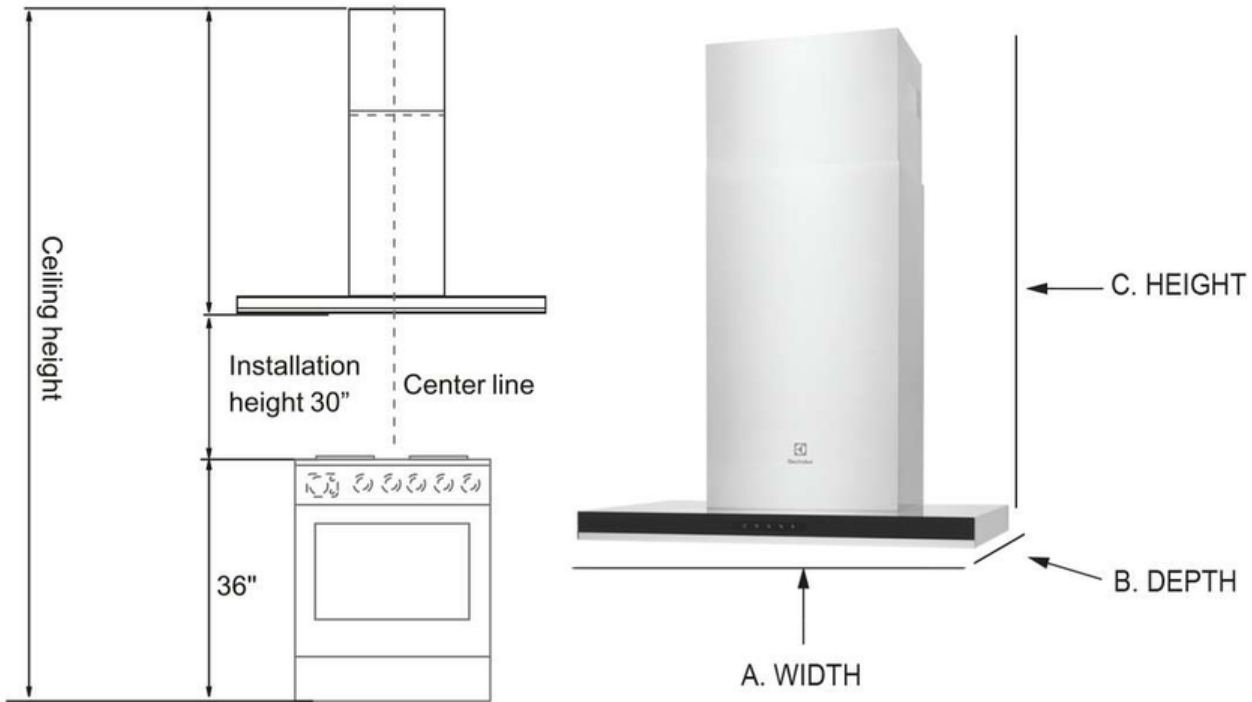

Controls

Control Type	Glass Touch
Wi-Fi Enabled	No

Light System

Lighting Type	LED Strip
Number of Lights	1
Number of Light Settings	3

Dimensions and Volume

Height	53 29/32"
Width	35 3/4"
Depth	19 45/64"

Electrical Specifications

36" Wall-Mount T Shape Hood

ECVW3662AS

Version : 12/20

PRODUCT DIMENSIONS			
MODEL	A. WIDTH	B. DEPTH	C. HEIGHT
30" T Shape Hood	29 3/4" (75.57 cm)	19 7/10" (50.04cm)	30" - 53 9/10" (76.2cm - 136.9cm)
36" T Shape Hood	35 3/4" (90.81cm)	19 7/10" (50.04 cm)	30" - 53 9/10" (76.2cm - 136.9cm)
42" T Shape Hood	41 3/4" (106.05 cm)	23 7/10" (50.04 cm)	30" - 53 9/10" (76.2cm - 136.9cm)