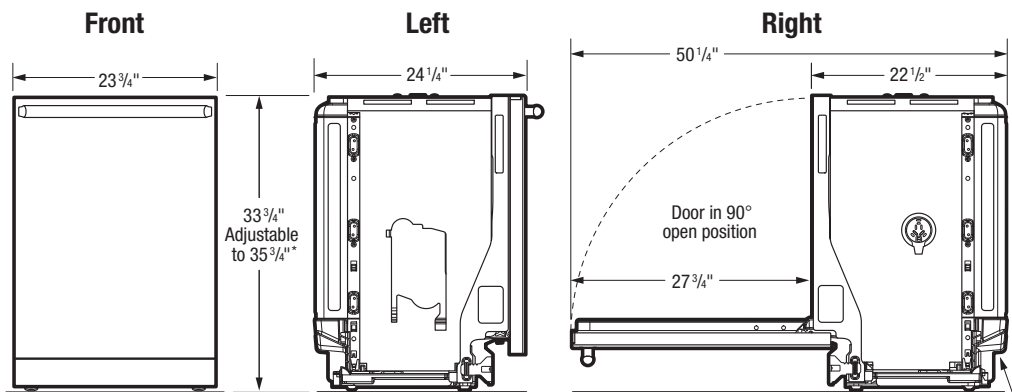

EDSH4944AS

Available Colors : Stainless Steel

Version : 02/20

Dishwasher

24" Built-In Dishwasher

Installation Drawing

*Height only adjustable to $35\frac{3}{4}"$ max. when installed in $35\frac{3}{4}"$ max. standard cabinetry cutout. (Dimensions do NOT include insulation – insulation blanket may be compressed during installation.)

Power supply & water inlet location (bottom rear)