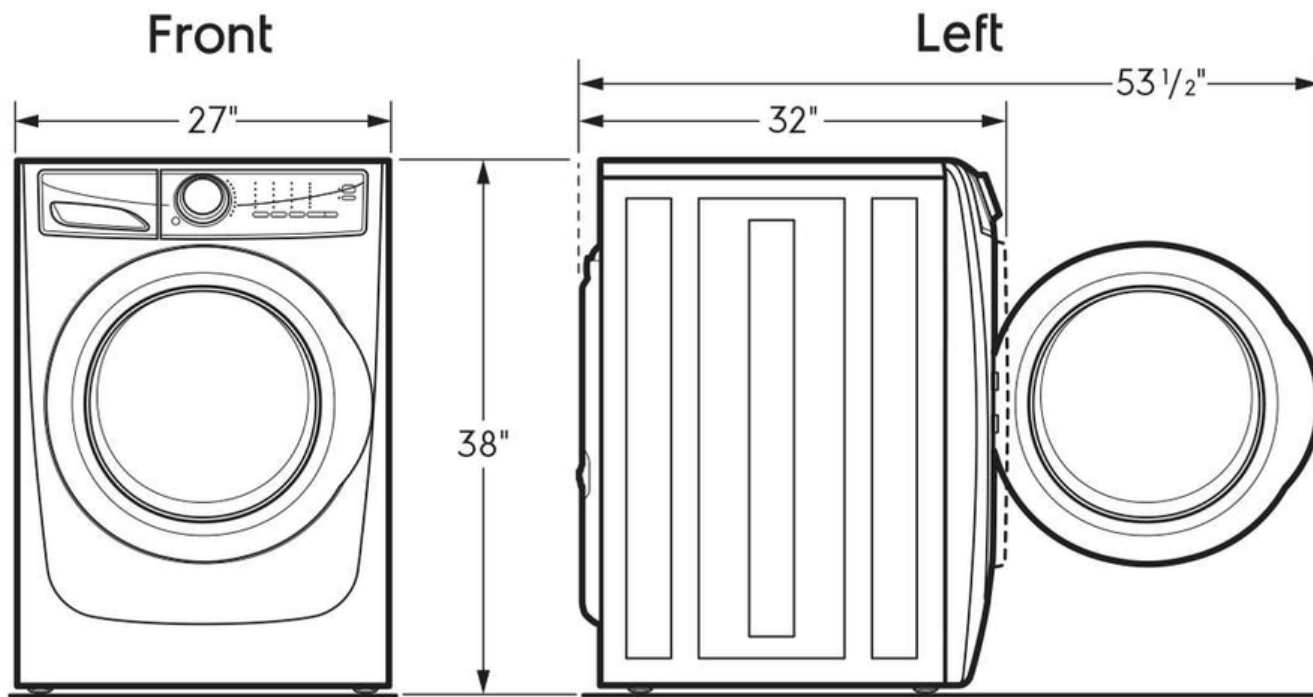

Electrolux

4.4 Cu. Ft. Front Load Washer

ELFW7337AW

Version : 07/21

High standards of quality at Electrolux Home Products, Inc. mean we are constantly working to improve our products. We reserve the right to change specifications or discontinue models without notice.

Electrolux Major Appliances, N.A.

USA • 10200 David Taylor Drive • Charlotte, NC 28262 • Charlotte, NC 28262 • 1-877-4electrolux (1-877-435-3287) • electroluxappliances.com

CANADA • 5855 Terry Fox Way • Mississauga, ON L5V 3E4 • 1-800-265-8352 • electroluxappliances.ca