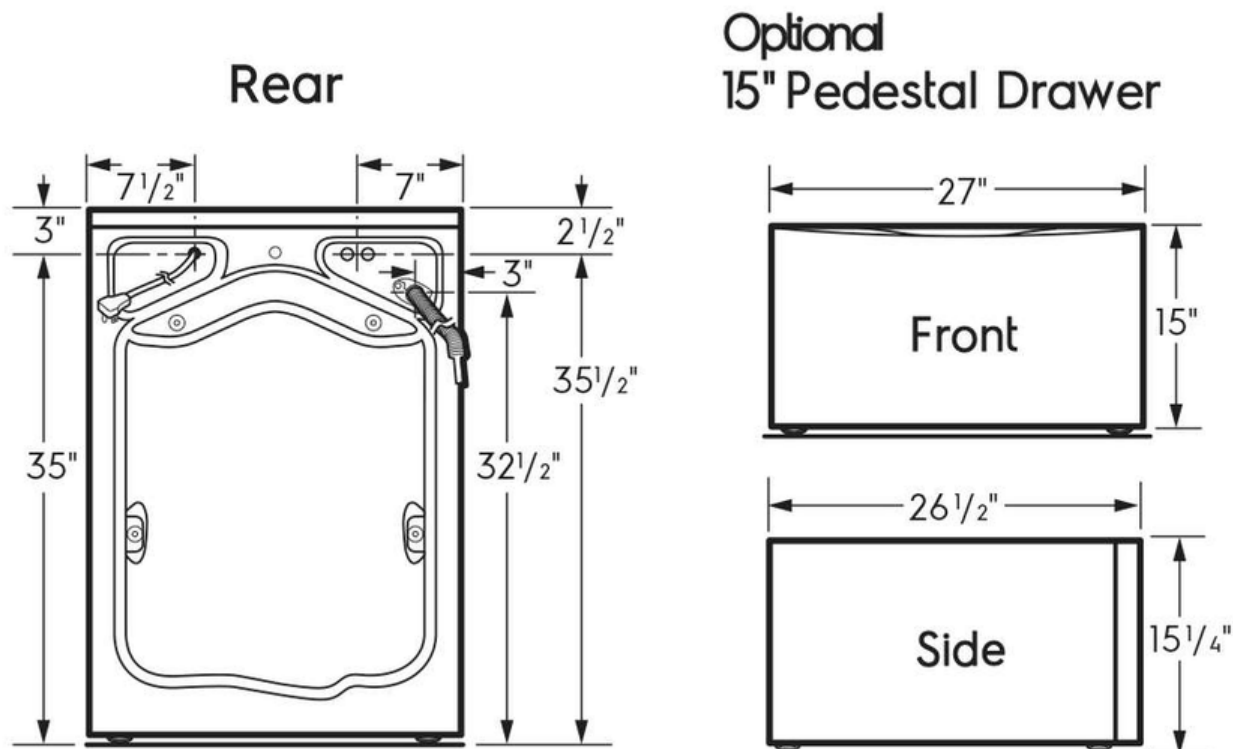

Electrolux

4.4 Cu. Ft. Front Load Washer

ELFW7337AW

Version : 07/21

High standards of quality at Electrolux Home Products, Inc. mean we are constantly working to improve our products. We reserve the right to change specifications or discontinue models without notice.

Electrolux Major Appliances, N.A.

USA • 10200 David Taylor Drive • Charlotte, NC 28262 • Charlotte, NC 28262 • 1-877-4electrolux (1-877-435-3287) • electroluxappliances.com

CANADA • 5855 Terry Fox Way • Mississauga, ON L5V 3E4 • 1-800-265-8352 • electroluxappliances.ca