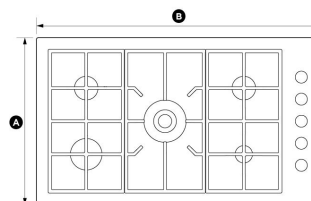

CG365DWLPACX2

Gas on Steel Cooktop 36" 5 Burner, Flush Fit (LPG)

This Fisher & Paykel 36" gas on steel cooktop with five burners is designed to integrate perfectly with your kitchen.

Stainless Steel

Dimensions

Depth	Ⓐ 20 7/8"
Height	3 1/16"
Width	Ⓑ 35 1/2"

Features & Benefits

Fits flush

This Gas Cooktop's burners are recessed into the work surface leaving the trivets flush and providing an integrated kitchen bench with a seamless look.