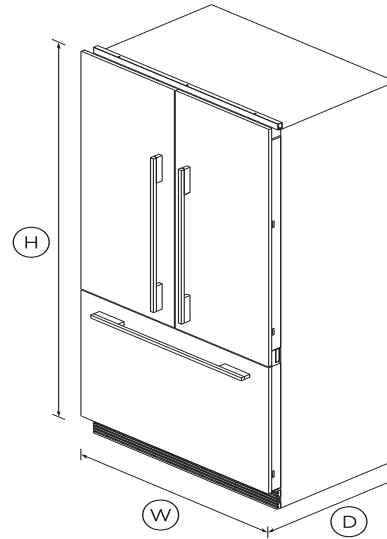

Integrated French Door Refrigerator Freezer, 36", Ice

Series 7 | integrated

Panel Ready

This large capacity refrigerator with bottom freezer seamlessly integrates into your kitchen, fitting flush into your cabinetry.

DIMENSIONS

Height	71 ¹³ / ₁₆ "
Width	35 ²¹ / ₃₂ "
Depth	23 ³ / ₄ "

FEATURES & BENEFITS

ActiveSmart™ Foodcare

ActiveSmart™ Foodcare learns how you live. It's technology which understands how you use your fridge and adjusts temperature, airflow and humidity inside to help keep food fresher for longer.