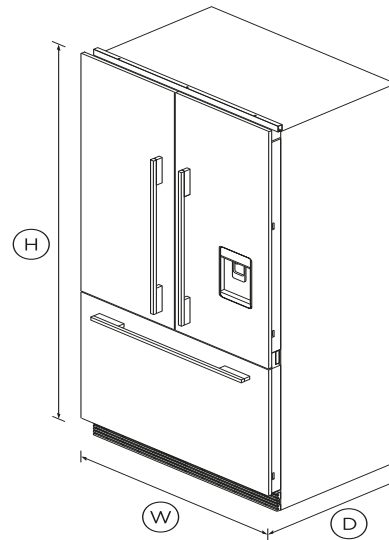

Integrated French Door Refrigerator Freezer, 36", Ice & Water

Series 7 | integrated

Panel Ready

This large capacity refrigerator with bottom freezer seamlessly integrates into your kitchen, fitting flush into your cabinetry.

- Spacious bottom freezer with full extension drawer gives easy access to frozen goods

DIMENSIONS

Height	71 ¹³ / ₁₆ "
Width	35 ²¹ / ₃₂ "
Depth	23 ³ / ₄ "

FEATURES & BENEFITS

ActiveSmart™ Foodcare

ActiveSmart™ Foodcare learns how you live. It's technology which understands how you use your fridge and adjusts temperature, airflow and humidity inside to help keep food fresher for longer.