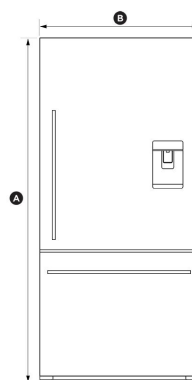

RS36W80RU1

ActiveSmart™ Refrigerator 36" bottom freezer integrated with ice & water – 80"/84" Tall

The Fisher & Paykel family of Integrated refrigerators provides flush fit design and the ability to easily slide into new or existing kitchen spaces. These refrigerators offer a seamless look to the kitchen while helping food stay fresher longer with ActiveSmart™ Foodcare. *Water dispensing models can only use stainless steel door panel set (sold separately).

Integrated

Dimensions

Depth	23 3/4"
Height	Ⓐ 79 7/8"
Width	Ⓑ 35 11/16"

Features & Benefits

Fresher Food for Longer

Fisher & Paykel's unique ActiveSmart™ Foodcare helps keep your food fresher for longer by constantly monitoring how you use your fridge and adapting to maintain a controlled environment and optimum temperature.