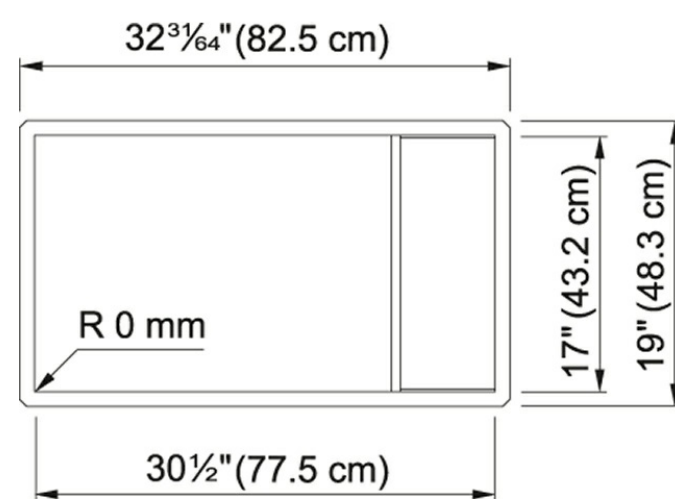

Crystal CLV110-31 Stainless Steel

Product Picture

Product Dimensions

Length overall	32 1/2"
Width overall	19"
Length of large bowl	30 1/2"
Width of large bowl	17"
Depth of large bowl	9"
Minimum Cabinet Size	36"

Technical Drawing

General Information

Type of Material	16 Gauge Stainless Steel
Number of Bowls	1
Installation Clips	Yes
Cut-Out Template	Yes
Where to buy	Showroom

Article Numbers

FUN#	122.0531.781
US Part Number	CLV110-31