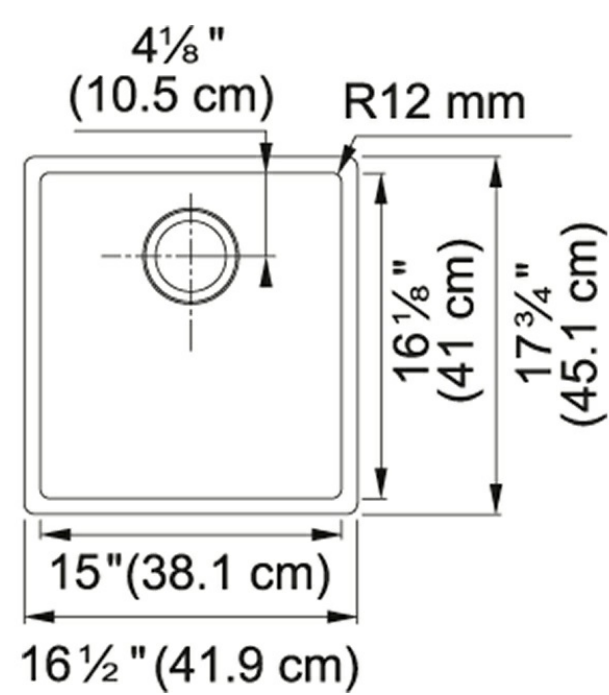

Product Picture

Technical Drawing

Product Dimensions

Length overall	16 1/2"
Width overall	17 3/4"
Depth Overall	9"
Length of large bowl	15"
Width of large bowl	16 1/8"
Depth of large bowl	9"
Minimum Cabinet Size	21"