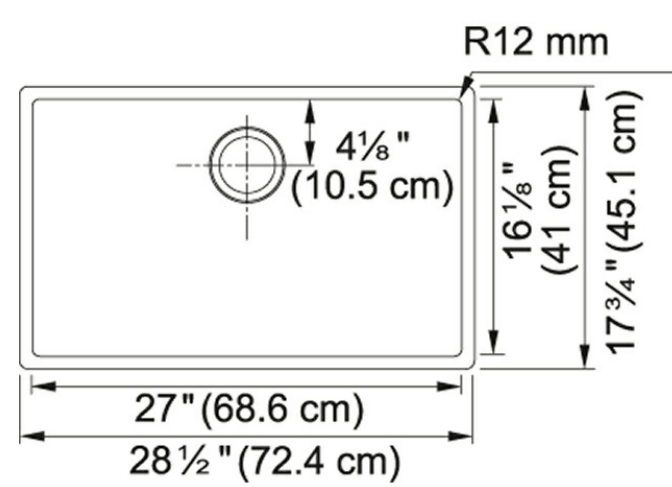

Technical Drawing

General Information

Number of Bowls	1
Where to buy	Showroom

Article Numbers

FUN#	122.0371.979
US Part Number	CUX11027