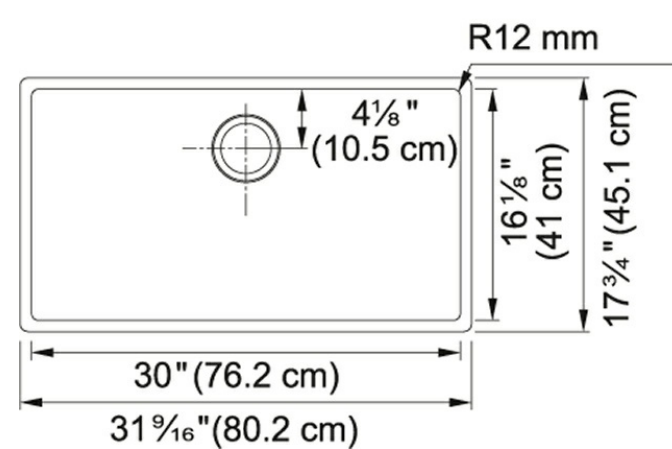

Product Picture

Product Dimensions

Length overall	31 1/2"
Width overall	17 3/4"
Depth Overall	9"
Length of large bowl	30"
Width of large bowl	16 1/8"
Depth of large bowl	9"
Minimum Cabinet Size	36"

Technical Drawing