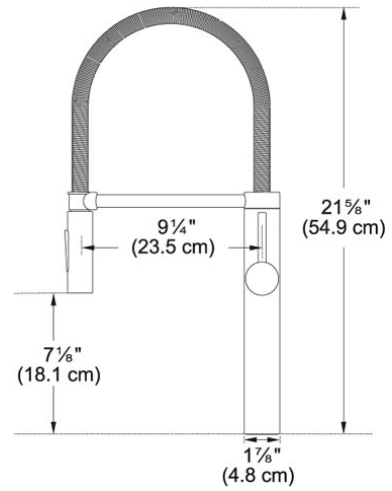

# Polished Chrome | 115.0395.993

FAMILY : **Faucets** | INSTALLATION TYPE : **Single Hole installation** | FINISH : **Polished Chrome** | MODEL : **FFPD4300** | SERIES : **Pescara**

## TECHNICAL DATA

|               |                        |
|---------------|------------------------|
| Cartridge     | 35mm Ceramic Cartridge |
| Tap Operation | Side Lever             |
| Flow Rate     | 1.75 gpm               |
| Version       | SEMI-PRO XL            |
| Applicable to | 1 3/8"                 |