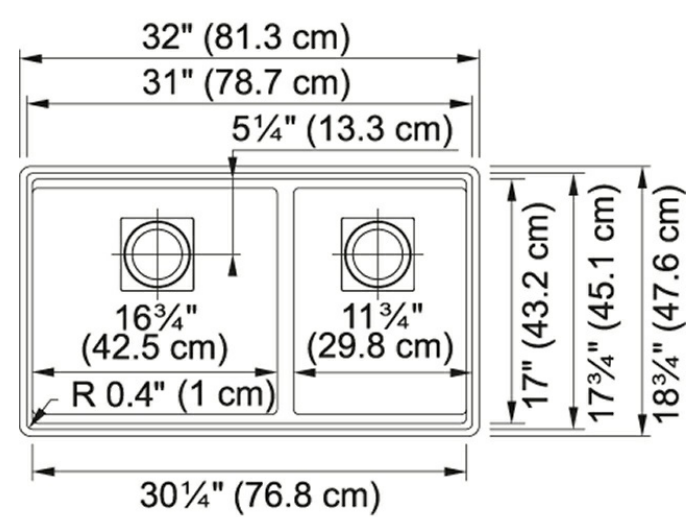

Product Picture

Technical Drawing

Product Dimensions

Length overall	32"
Width overall	18 3/4"
Length of large bowl	17 7/16"
Width of large bowl	17 3/4"
Depth of large bowl	9 1/2"
Length of small bowl	12 7/16"
Width of small bowl	17 3/4"
Depth of small bowl	9 1/2"
Minimum Cabinet Size	36"