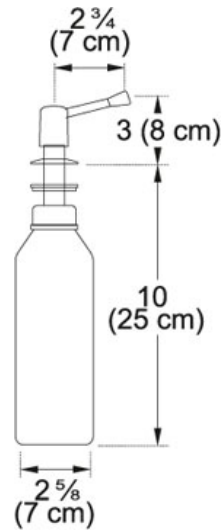

# SPECIFICATION SHEET

PRODUCT FAMILY: Kitchen solutions FINISH: Polished Chrome SERIES: SOAP DISPENSER MODEL: 902-C

## Product Information

<b>FUN#</b>	119.0080.612
<b>US Part Number</b>	@ID_PRODOTTO_LOCALE
<b>Countertop hole diameter</b>	2 5/8"