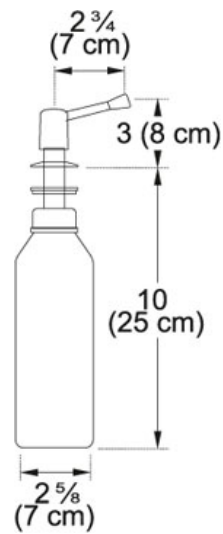

SPECIFICATION SHEET

PRODUCT FAMILY: Kitchen solutions FINISH: Polished Nickel SERIES: SOAP DISPENSER MODEL: 902-PN

Product Information

FUN#	119.0080.613
US Part Number	902-PN
Countertop hole diameter	2 5/8"