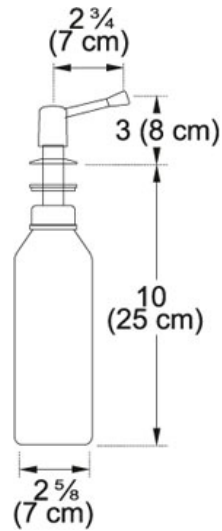

SPECIFICATION SHEET

PRODUCT FAMILY: Kitchen solutions FINISH: Satin Nickel SERIES: SOAP DISPENSER MODEL: 902-SN

Product Information

FUN#	119.0080.614
US Part Number	902-SN