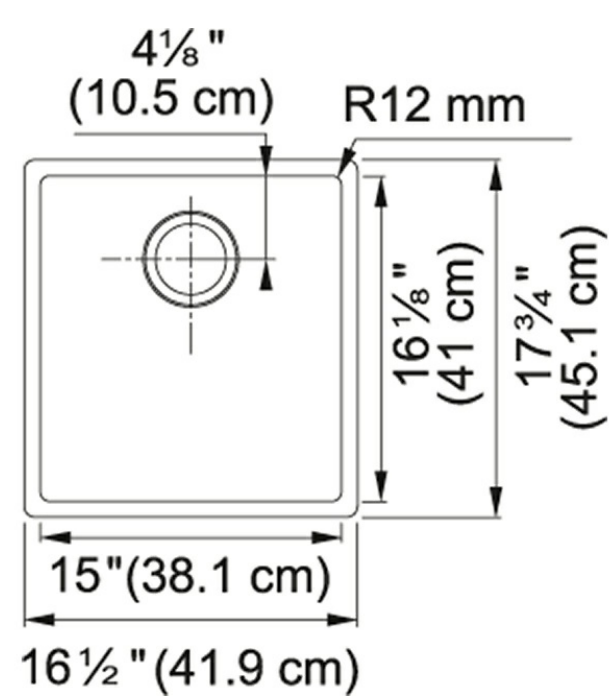

Product Picture

Technical Drawing

Product Dimensions

Length overall	16 1/2"
Width overall	17 3/4"
Depth Overall	9"
Length of large bowl	15"
Width of large bowl	16 1/8"
Depth of large bowl	9"
Minimum Cabinet Size	21"