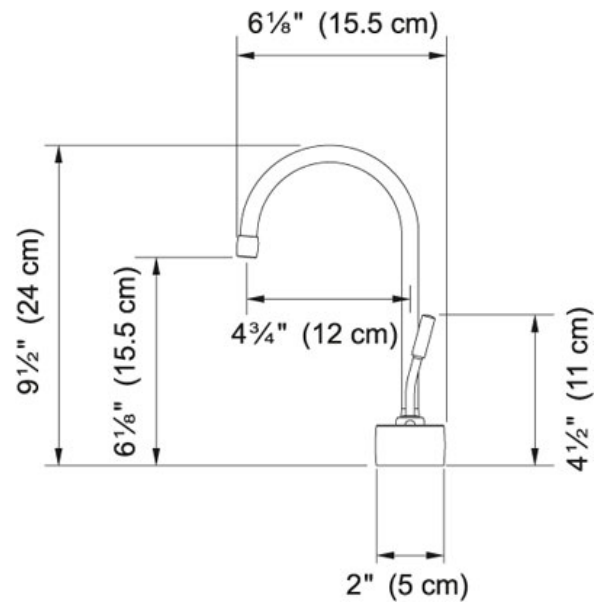

SPECIFICATION SHEET

PRODUCT FAMILY: Point of Use and Filtration FINISH: Satin Nickel SERIES: COLD WATER ONLY - DW7000 MODEL: DW7080

Product Information

FUN#	120.0296.732
US Part Number	DW7080
	Cold Water Dispenser