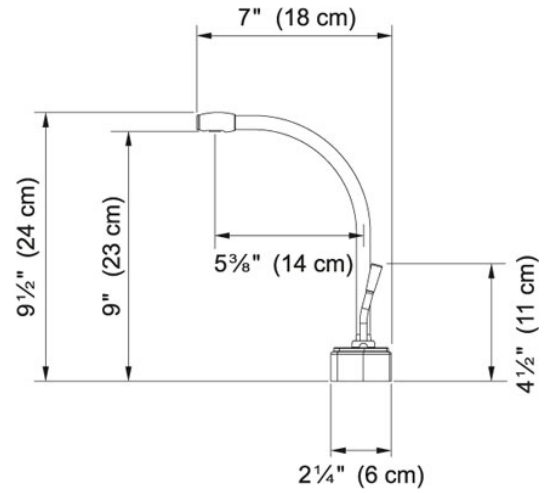

Cold Water Only - DW9000 DW9080 Satin Nickel |

120.0296.751

FAMILY : Point of Use and Filtration | SERIE : Cold Water Only - DW9000 | MODEL : DW9080 | FINISH : Satin Nickel |

INSTALLATION TYPE : Point of Use and Filtration | STYLE : Transitional

TECHNICAL DATA

Version Cold Water Dispenser

Where to buy Showroom

Cold Water Only - DW9000 DW9080 Satin Nickel |
120.0296.751

FAMILY : Point of Use and Filtration | SERIE : Cold Water Only - DW9000 | MODEL : DW9080 | FINISH : Satin Nickel |
INSTALLATION TYPE : Point of Use and Filtration | STYLE : Transitional