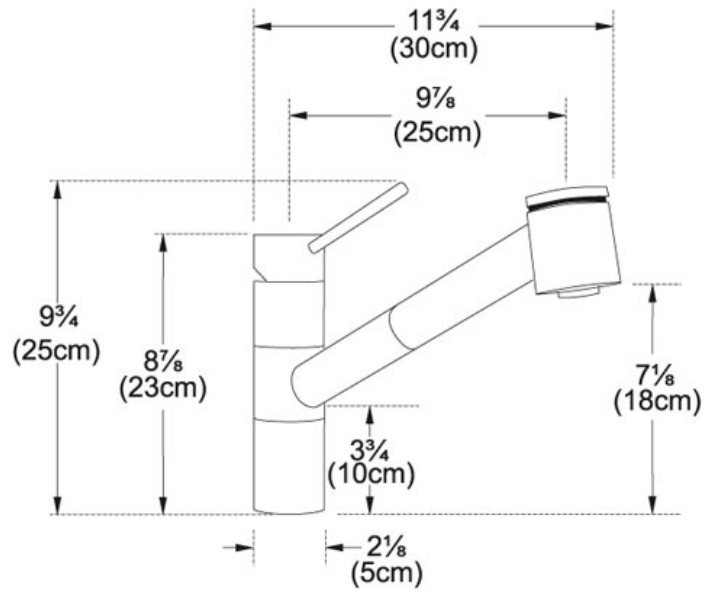

SPECIFICATION SHEET

PRODUCT FAMILY: **Faucets** FINISH: **Satin Nickel** SERIES: **TWIN** MODEL: **FF-2080**

Product Information

FUN#	115.0066.590
US Part Number	FF-2080
	Pull Out Spray
Faucet Operation	Top Lever
Countertop hole diameter	1 3/8"
Faucet Hole	1
Type of Material	Plated Brass