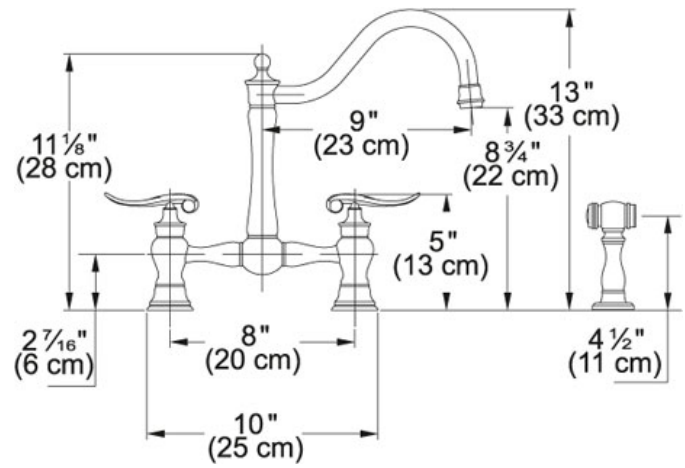

## Product Information

<b>FUN#</b>	115.0254.384
<b>US Part Number</b>	FF7000a
	Arc Spout / Side Spray
<b>Faucet Operation</b>	2 Handle Mixer
<b>Faucet Hole</b>	3
<b>Type of Material</b>	Plated Brass

**Accessories**