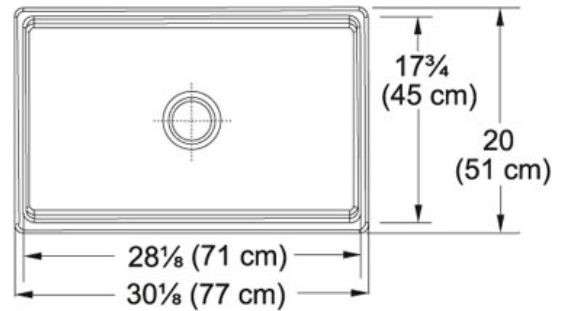

## Product Information

<b>FUN#</b>	130.0079.638
<b>US Part Number</b>	FHK710-30WH
<b>Minimum Cabinet Size</b>	30"
<b>Drain Opening</b>	3 1/2"
<b>Outer Dimensions</b>	30 1/8"x20 1/16"x10 15/64"
<b>Bowl Size</b>	28 1/8"x17 3/4"x9 1/4"
<b>Number of Bowls</b>	1
<b>*</b>	Dimensions may vary by 2% (plus or minus) due to material attributes and firing process **Installation of this fireclay product requires custom cabinetry. Franke recommends that an experienced cabinet maker build the new cabinet, or is responsible for modifications to existing cabinets for this product.
<b>Type of Material</b>	Fireclay