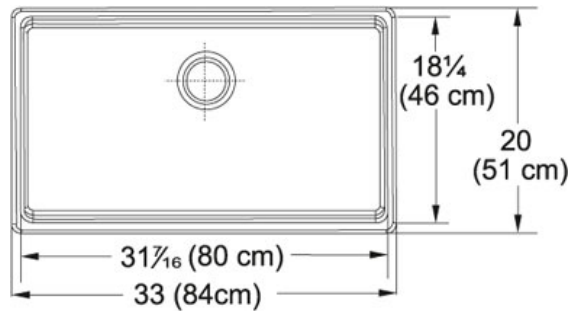

SPECIFICATION SHEET

PRODUCT FAMILY: Sinks FINISH: Fireclay White SERIES: FARM HOUSE MODEL: FHK710-33

Product Information

FUN#	130.0079.634
US Part Number	FHK710-33WH
Minimum Cabinet Size	33"
Drain Opening	3 1/2"
Outer Dimensions	33"x20"
Bowl Size	31 7/16"x18 1/4"x9 1/16"
Number of Bowls	1
*	Dimensions may vary by 2% (plus or minus) due to material attributes and firing process **Installation of this fireclay product requires custom cabinetry. Franke recommends that an experienced cabinet maker build the new cabinet, or is responsible for modifications to existing cabinets for this product.
Type of Material	Fireclay