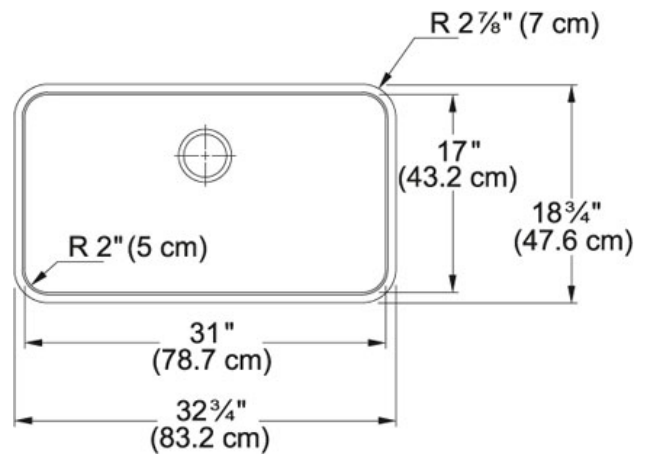

SPECIFICATION SHEET

PRODUCT FAMILY: Sinks FINISH: Stainless Steel SERIES: GRANDE MODEL: GDX11031

Product Information

FUN#	122.0203.676
US Part Number	GDX11031
Minimum Cabinet Size	33"
Drain Opening	3 1/2"
Outer Dimensions	32 3/4"x18 3/4"
Bowl Size	31"x17"x9"
Number of Bowls	1

Accessories

112.0039.150

112.0048.576

112.0260.329

112.0260.335

112.0260.336

112.0265.075

133.0204.098