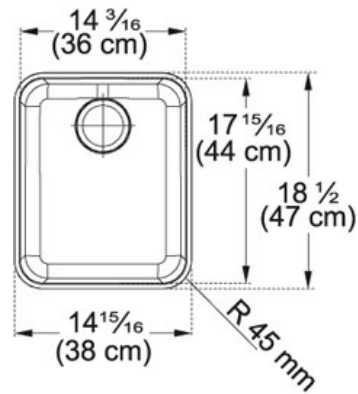

SPECIFICATION SHEET

PRODUCT FAMILY: Sinks FINISH: Stainless Steel SERIES: LARGO MODEL: LAX11014

Product Information

FUN#	122.0073.552
US Part Number	LAX11014
Minimum Cabinet Size	18"
Drain Opening	3 1/2"
Outer Dimensions	14 15/16"x18 1/2"
Bowl Size	14 3/16"x17 5/16"x8 1/8"
Number of Bowls	1
Cut-Out Template	Yes
Type of Material	18 ga Stainless Steel