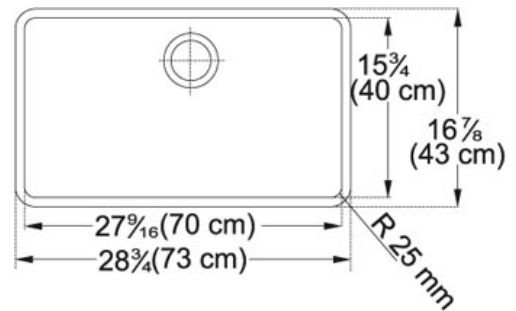

SPECIFICATION SHEET

PRODUCT FAMILY: Sinks FINISH: Stainless Steel SERIES: KUBUS MODEL: KBX11028

Product Information

FUN#	122.0068.632
US Part Number	KBX11028
Franke Integral Ledge	built-in
Minimum Cabinet Size	33"
Drain Opening	3 1/2"
Outer Dimensions	28 3/4"x16 7/8"
Bowl Size	27 9/16" or 27 5/8"x15 3/4"x9 1/16"
Number of Bowls	1
Type of Material	18 ga Stainless Steel