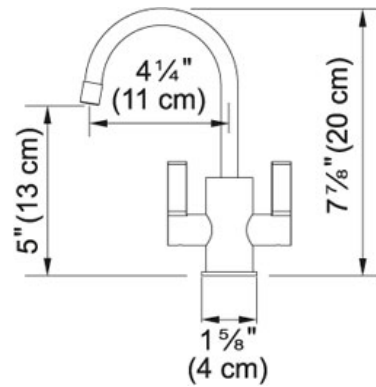

SPECIFICATION SHEET

PRODUCT FAMILY: Point of Use and Filtration FINISH: Satin Nickel SERIES: HOT AND FILTERED COLD WATER DISPENSER - AMBIENT MODEL: LB10280

Product Information

Article Number	120.0355.524
Model Name	LB10280
Version	Hot & Filtered Cold Water Dispenser
Flow Rate	0.5 gpm
Cartridge	Ceramic discs
Tap Operation	2 Handle Mixer
Applicable to	1 3/8"
Spout Swivel Range	360°