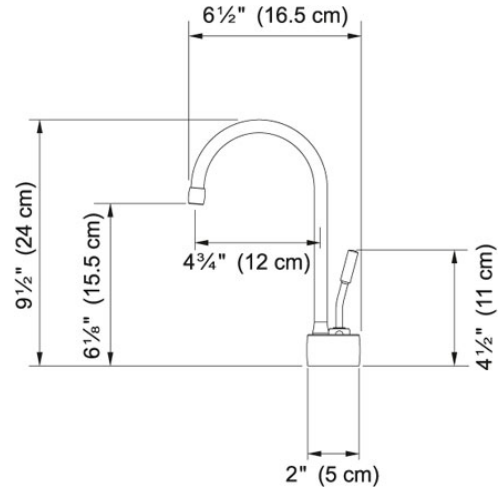

# Hot and Filtered Cold Water Dispenser - LB7200 LB7200

Polished Chrome | 120.0296.741

FAMILY : Point of Use and Filtration | SERIE : Hot and Filtered Cold Water Dispenser - LB7200 | MODEL : LB7200 | FINISH : Polished Chrome | INSTALLATION TYPE : Point of Use and Filtration | STYLE : Modern