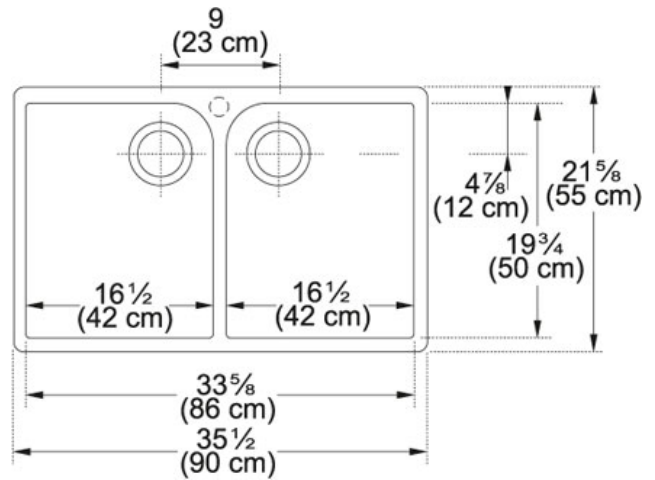

SPECIFICATION SHEET

PRODUCT FAMILY: Sinks FINISH: Fireclay White SERIES: MANOR HOUSE MODEL: MHK720-35

Product Information

FUN#	130.0066.213
US Part Number	MHK720-35WH
Minimum Cabinet Size	36"
Drain Opening	3 1/2"
Faucet Hole	1
Outer Dimensions	36"x21 11/16"
Bowl Size	16 1/2"x504 mmx7 7/8"
Number of Bowls	2
*	Dimensions may vary by 2% (plus or minus) due to material attributes and firing process. Finish on front and sides only.
Type of Material	Fireclay

120.0296.722

133.0171.120

134.0297.203